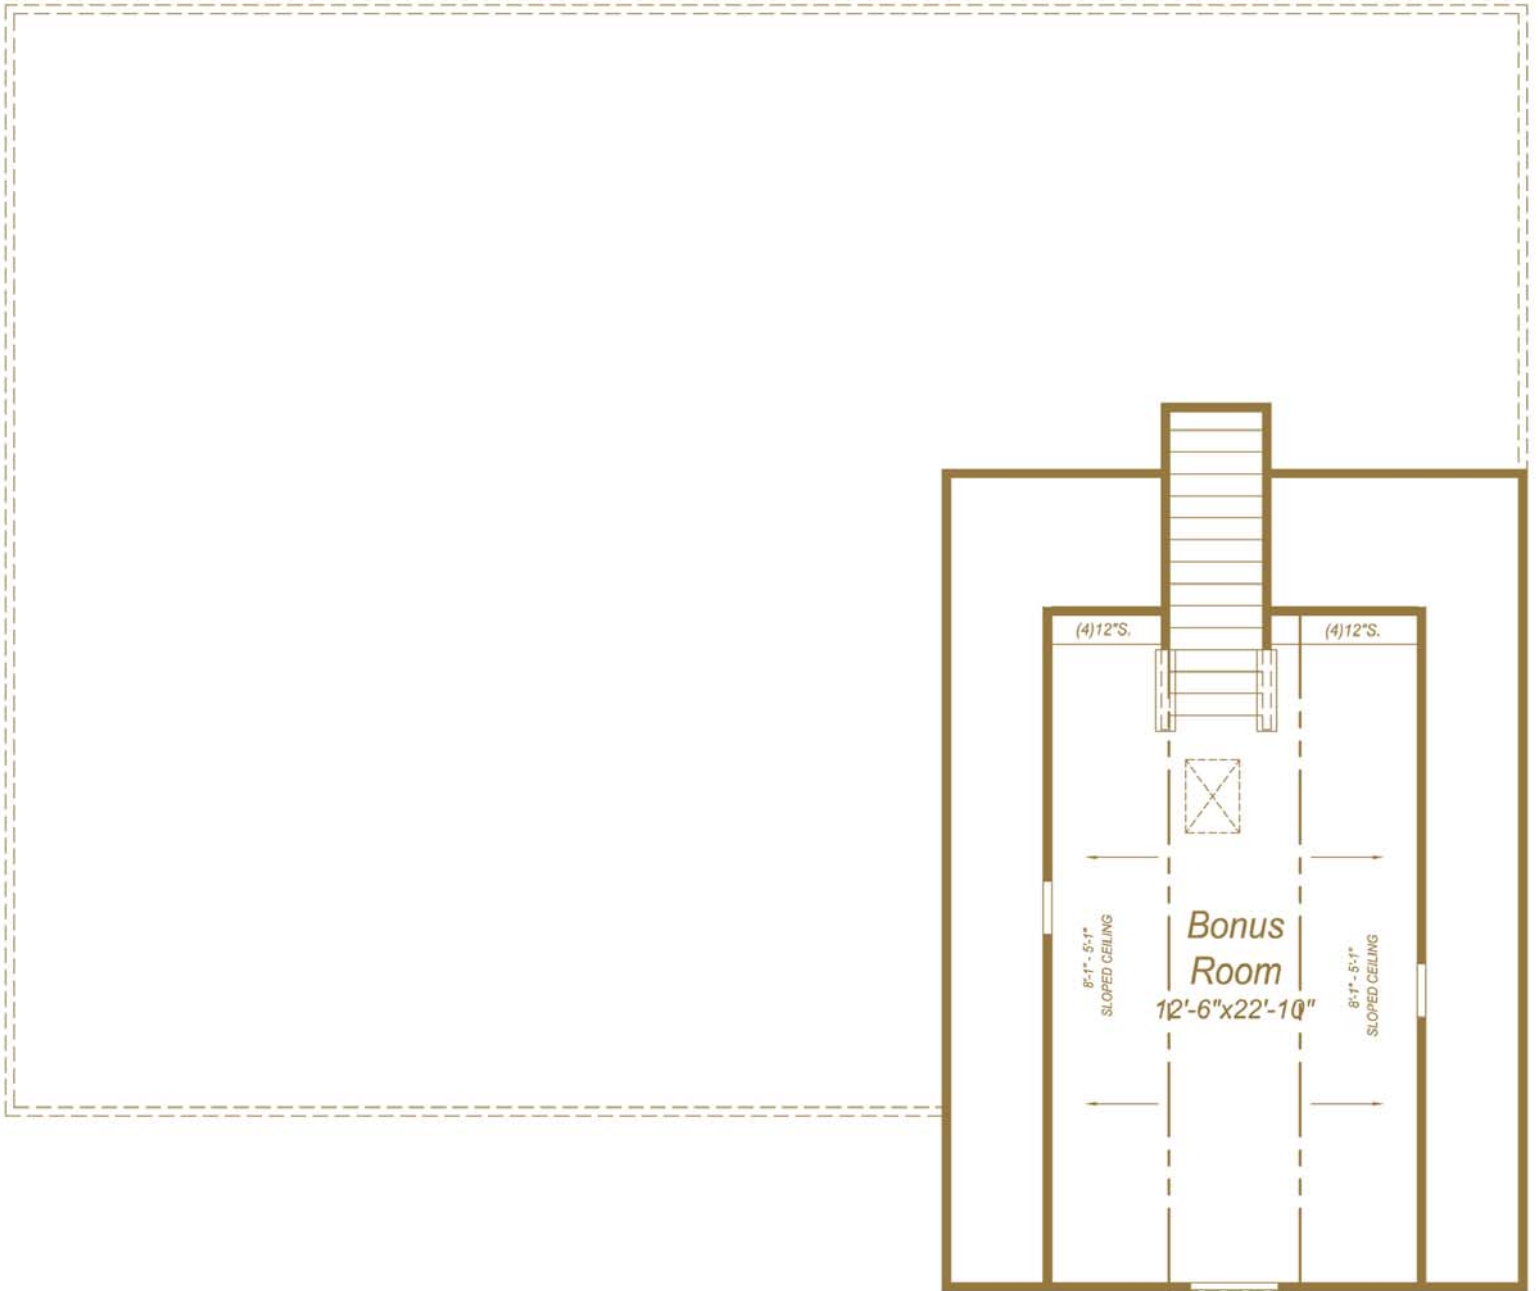

Elevation Scheme 3
Stone Wainscot w/Partial Front Porch

Beacon Builders

www.beacon-builders.com

Guiding you Home

Renderings and floor plans are preliminary only and may change without notice or obligation to the Buyer. Artist renderings are for conceptual purposes only and may not be relied upon.

BEACON BUILDERS

The 1900 at

Woodland Park

Columbus, Indiana

Main Floorplan

BEACON
BUILDERS

The 1900 at

Woodland Park

Columbus, Indiana

Bonus Room Plan