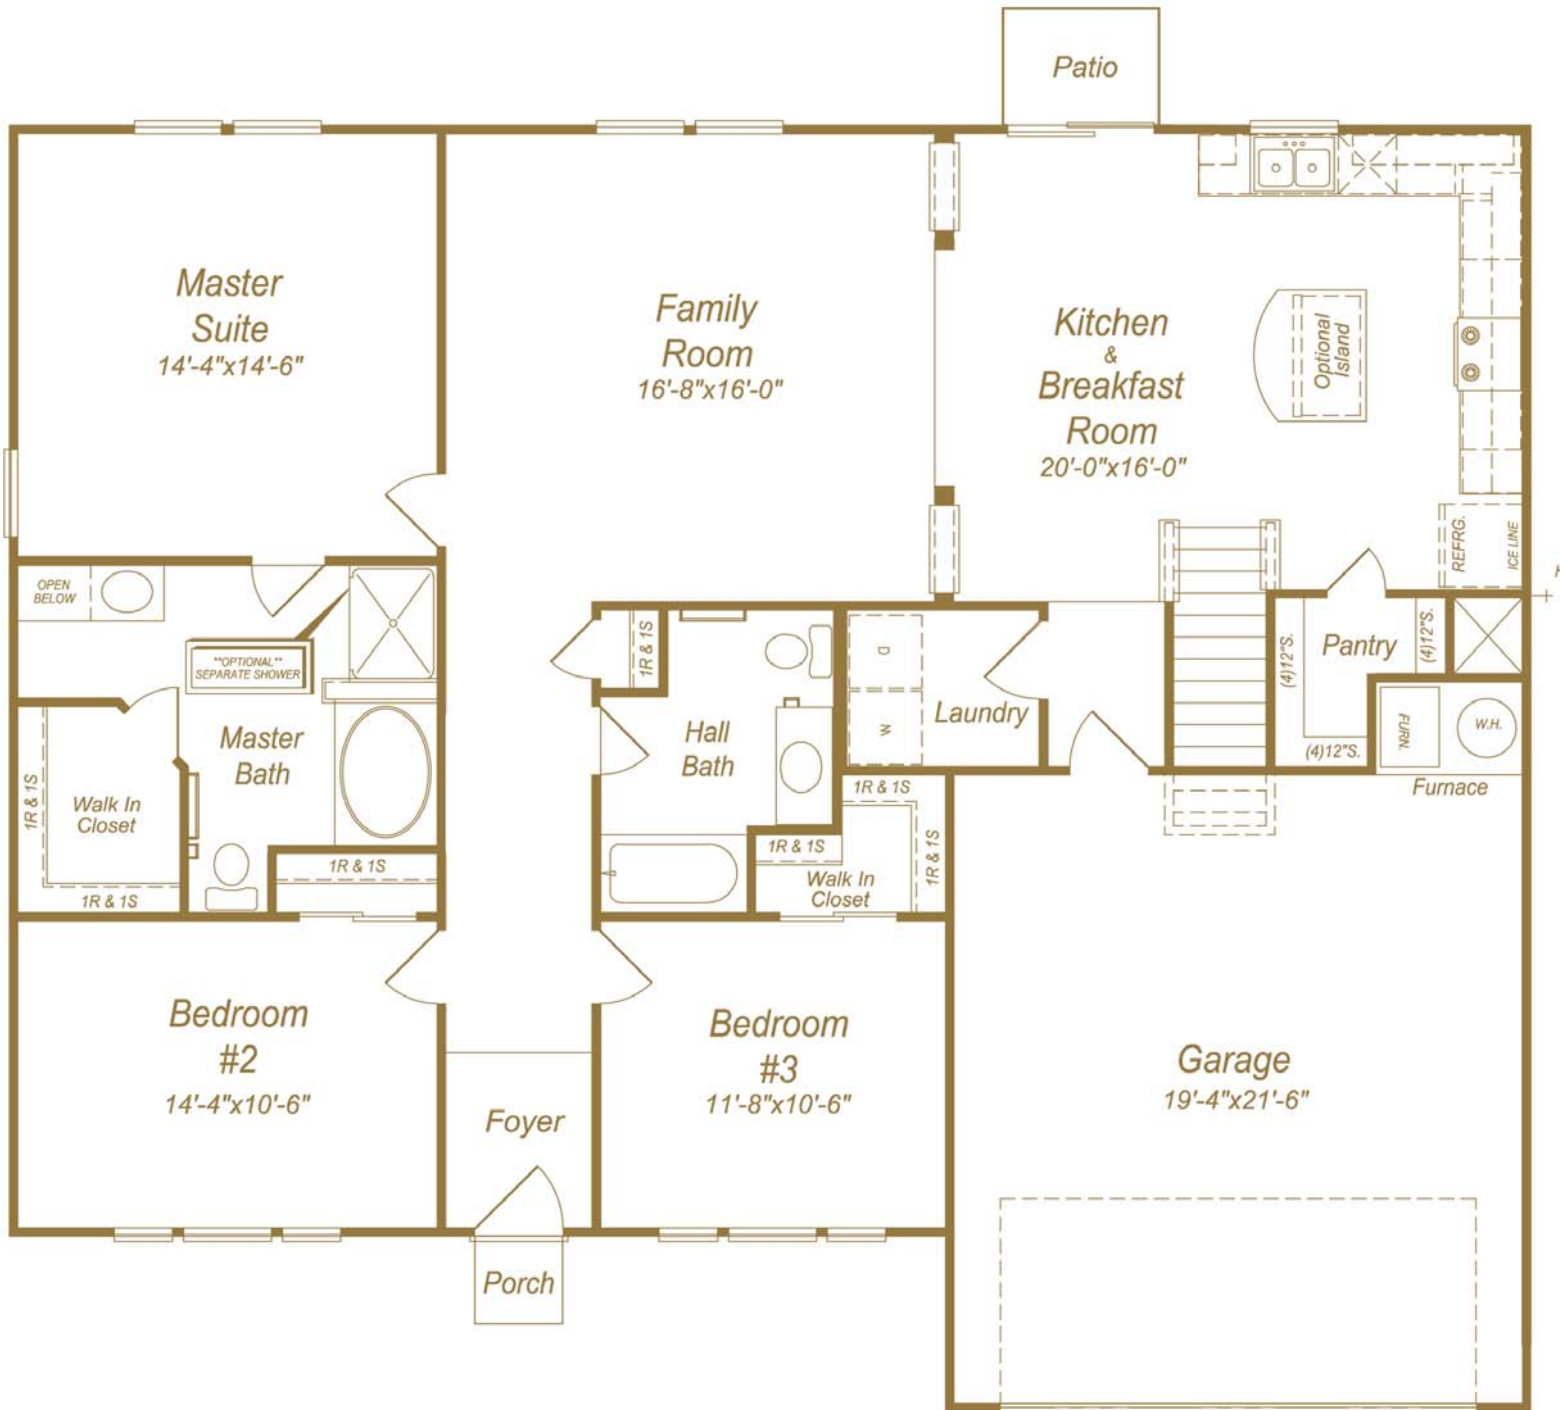

BEACON
BUILDERS

The 1900 at

Woodland Park

Columbus, Indiana

Featured Elevation

Elevation Scheme 4
Stone Wainscot w/Partial Front Porch
& Shake Accents

Standard Elevation
Brick Wainscot

Elevation Scheme 2
Brick Garage Front Face
& Full Front Porch

Elevation Scheme 3
Stone Wainscot w/Partial Front Porch

Beacon Builders

www.beacon-builders.com

Guiding you Home

Renderings and floor plans are preliminary only and may change without notice or obligation to the Buyer. Artist renderings are for conceptual purposes only and may not be relied upon.

BEACON BUILDERS

The 1900 at

Woodland Park

Columbus, Indiana

Main Floorplan

BEACON
BUILDERS

The 1900 at

Woodland Park

Columbus, Indiana

Bonus Room Plan