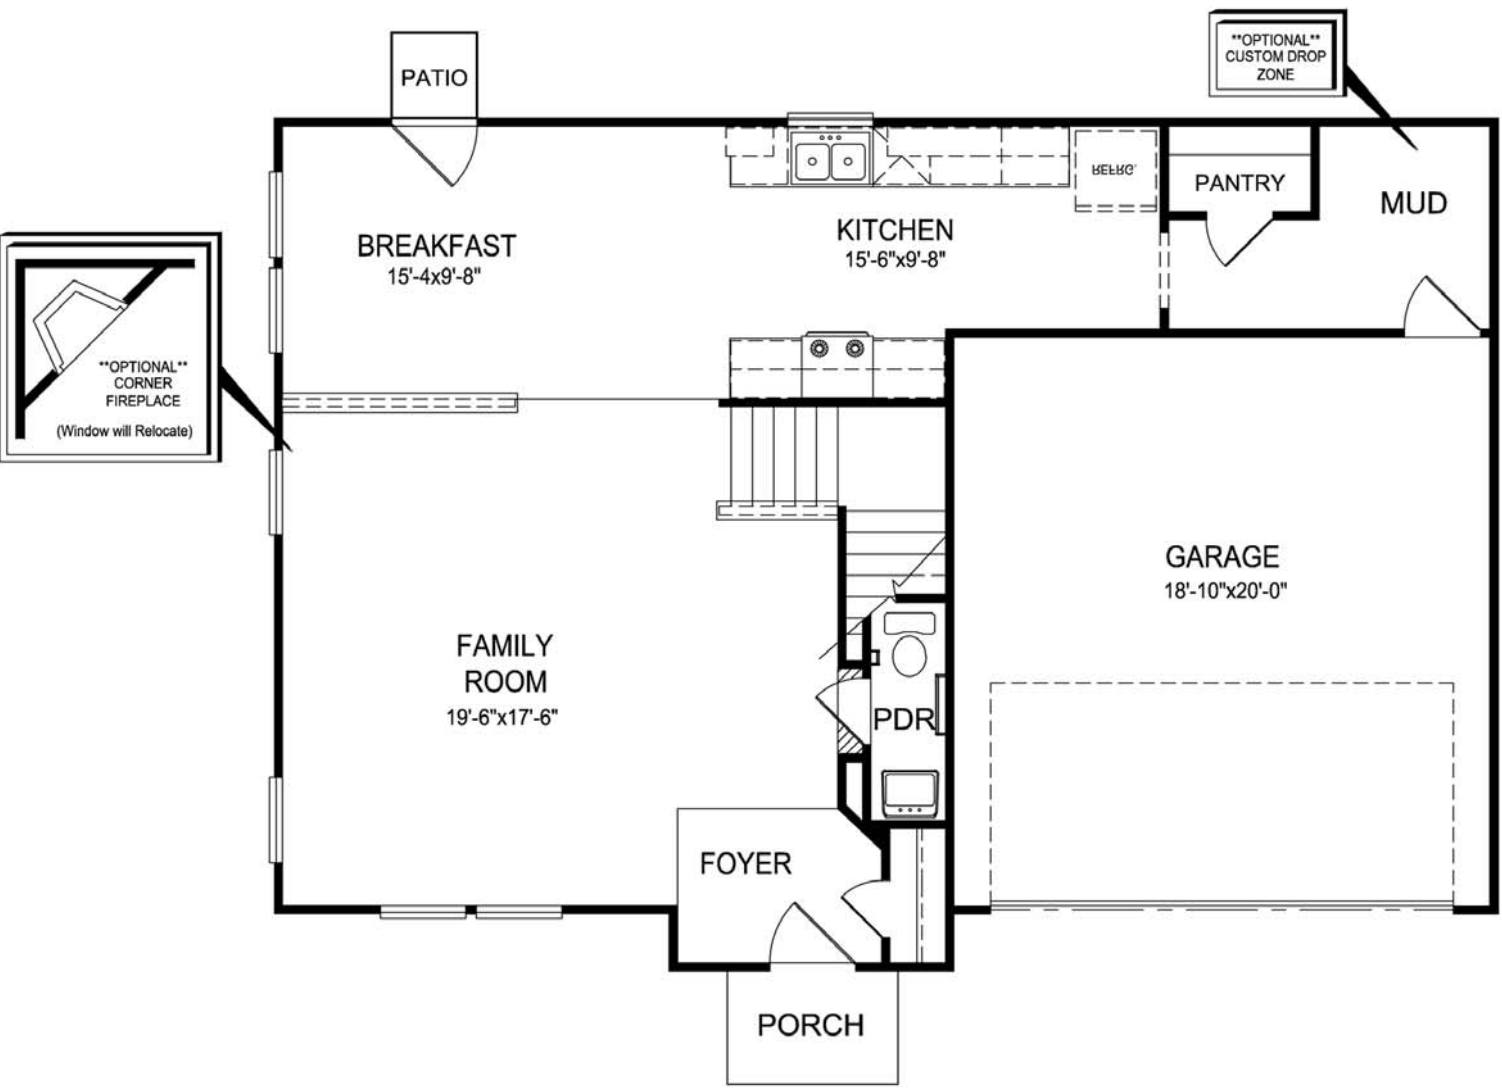

## Featured Elevation

Elevation Scheme 2 Brick First Floor Face w/Shake Accent, Full Porch & Built-up Columns

Standard Elevation  
Brick Wainscot

Elevation Scheme 3  
Stone Wainscot  
Partial Porch & Stone Base Columns

Elevation Scheme 4  
Brick Wainscot & Board n Batton Siding

BEACON BUILDERS

The 2060 at

## Main Floorplan

Plan dimensions and square footage are approximate. Dimensions and square footage are based on architectural design and may vary by actual construction. Plans listed are subject to change without notice and plan availability may vary by lot. Ask your Sales Associate for more details.

## Upper Level 3 Bedroom w/ Game

Plan dimensions and square footage are approximate. Dimensions and square footage are based on architectural design and may vary by actual construction. Plans listed are subject to change without notice and plan availability may vary by lot. Ask your Sales Associate for more details.