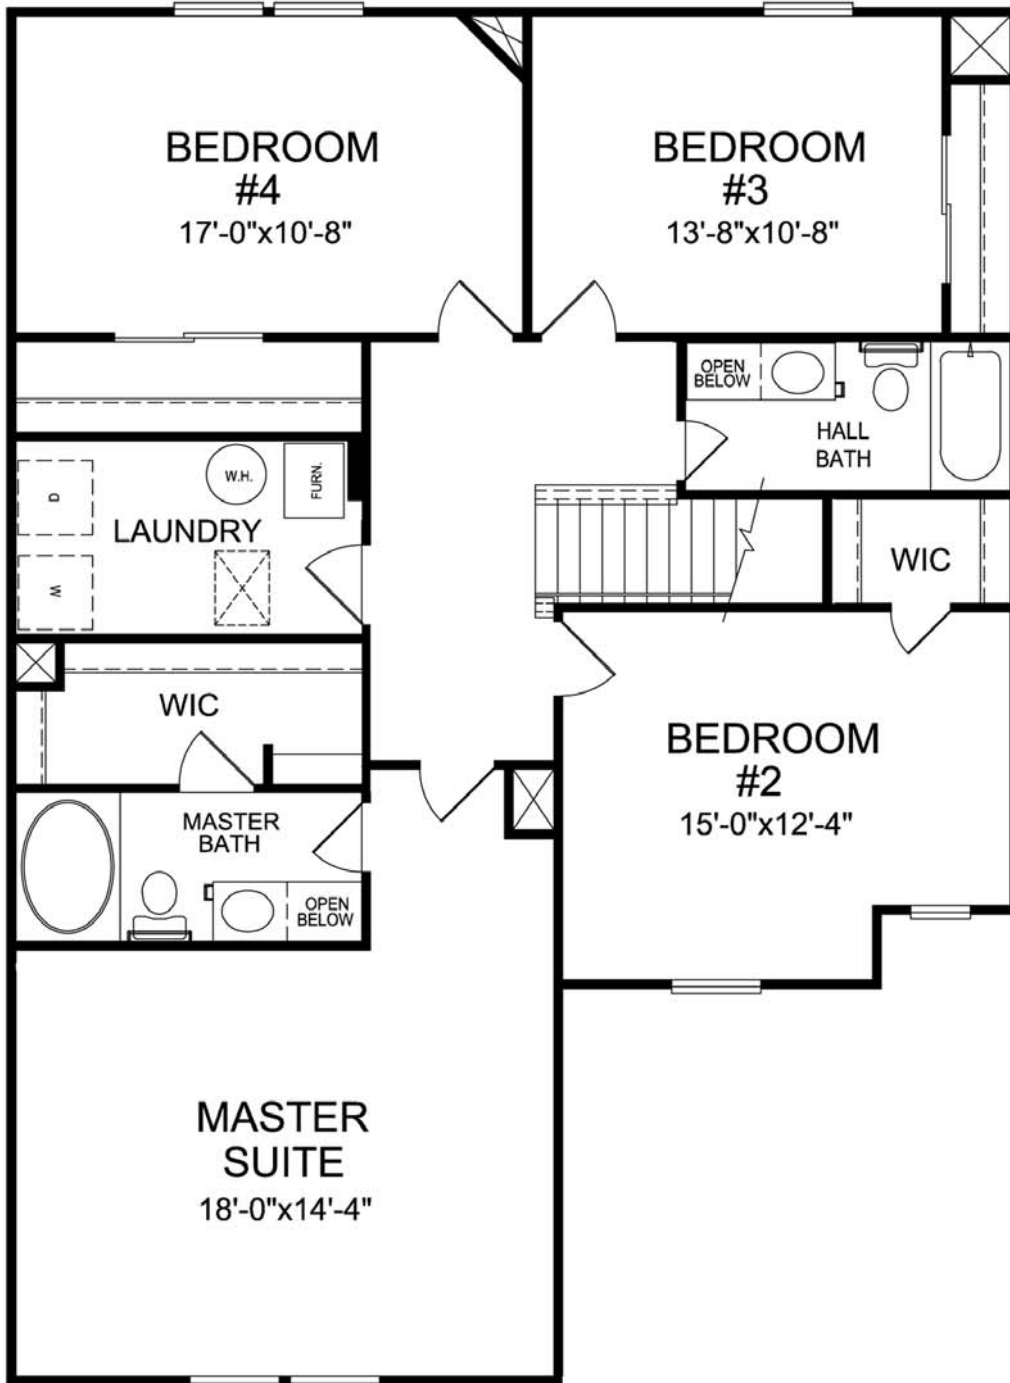

BEACON
BUILDERS

The 2336 at

Woodland Park

Columbus, Indiana

Featured Elevation

Standard Elevation Brick Wainscot

Elevation Scheme 2
Brick First Floor Face,
Full Porch w/ Built up Columns

Elevation Scheme 3
Stone Wainscot, Full Porch w/
Standard 6x6 Posts

Elevation Scheme 4
Brick Wainscot & Board n Batton Siding

BEACON BUILDERS

The 2336 at

Woodland Park

Columbus, Indiana

Main Floorplan

Plan dimensions and square footage are approximate. Dimensions and square footage are based on architectural design and may vary by actual construction. Plans listed are subject to change without notice and plan availability may vary by lot. Ask your Sales Associate for more details.

BEACON
BUILDERS

The 2336 at

Woodland Park

Columbus, Indiana

Upper Level 3 Bedroom w/ Game

Plan dimensions and square footage are approximate. Dimensions and square footage are based on architectural design and may vary by actual construction. Plans listed are subject to change without notice and plan availability may vary by lot. Ask your Sales Associate for more details.

BEACON
BUILDERS

The 2336 at

Woodland Park

Columbus, Indiana

Upper Level 4 Bedroom

Plan dimensions and square footage are approximate. Dimensions and square footage are based on architectural design and may vary by actual construction. Plans listed are subject to change without notice and plan availability may vary by lot. Ask your Sales Associate for more details.