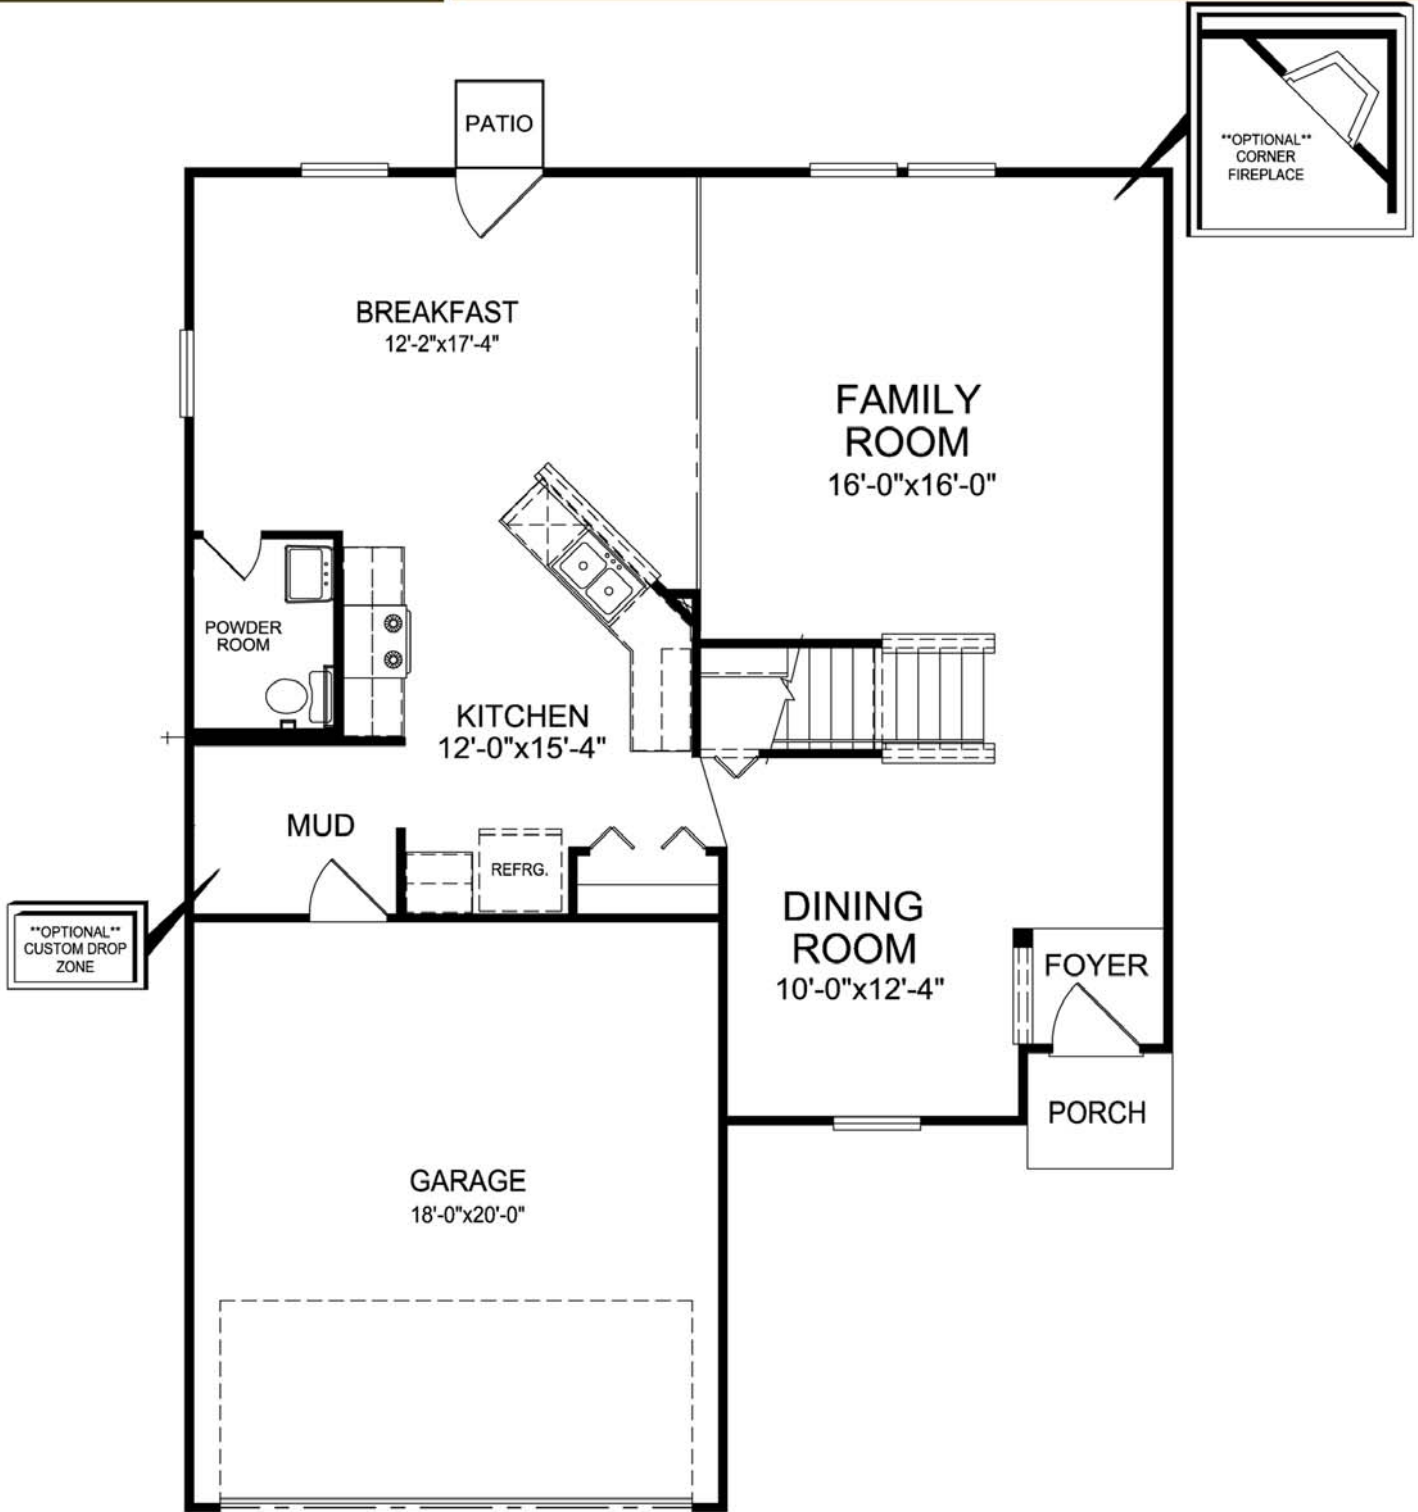

BEACON
BUILDERS

The 2336 at

Woodland Park

Columbus, Indiana

Featured Elevation

Standard Elevation Brick Wainscot

Elevation Scheme 2
Brick First Floor Face,
Full Porch w/ Built up Columns

Elevation Scheme 3
Stone Wainscot, Full Porch w/
Standard 6x6 Posts

Elevation Scheme 4
Brick Wainscot & Board n Batton Siding

BEACON BUILDERS

The 2336 at

Woodland Park

Columbus, Indiana

Main Floorplan

Plan dimensions and square footage are approximate. Dimensions and square footage are based on architectural design and may vary by actual construction. Plans listed are subject to change without notice and plan availability may vary by lot. Ask your Sales Associate for more details.

BEACON
BUILDERS

The 2336 at

Woodland Park

Columbus, Indiana

Upper Level 3 Bedroom w/ Game

Plan dimensions and square footage are approximate. Dimensions and square footage are based on architectural design and may vary by actual construction. Plans listed are subject to change without notice and plan availability may vary by lot. Ask your Sales Associate for more details.

BEACON
BUILDERS

The 2336 at

Woodland Park

Columbus, Indiana

Upper Level 4 Bedroom

Plan dimensions and square footage are approximate. Dimensions and square footage are based on architectural design and may vary by actual construction. Plans listed are subject to change without notice and plan availability may vary by lot. Ask your Sales Associate for more details.