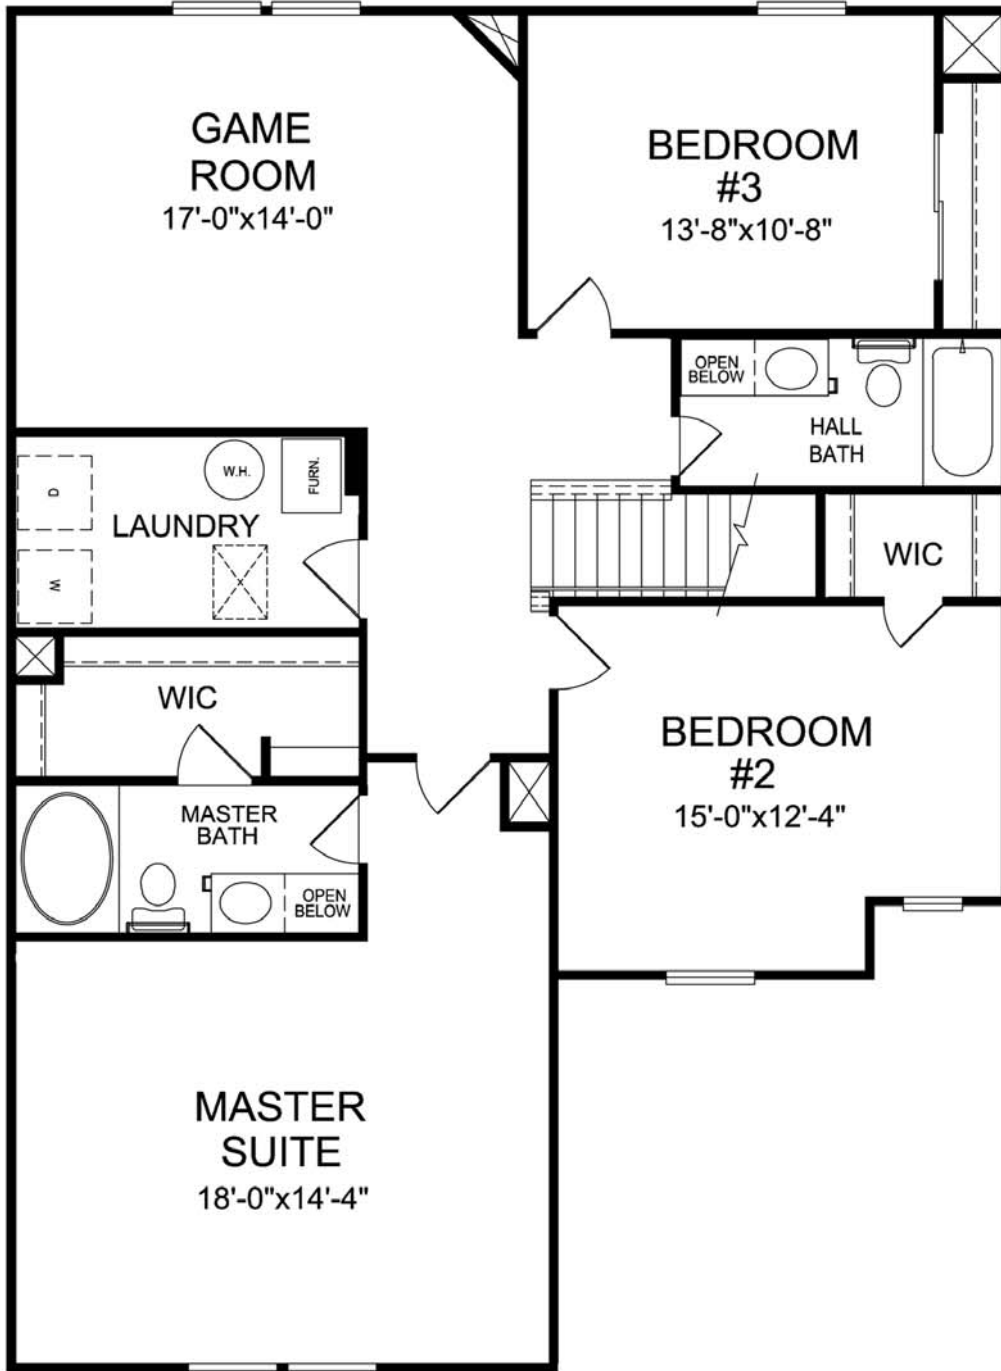

BEACON
BUILDERS

The 2336 at

Woodland Park

Columbus, Indiana

Featured Elevation

Standard Elevation Brick Wainscot

Elevation Scheme 2
Brick First Floor Face,
Full Porch w/ Built up Columns

Elevation Scheme 3
Stone Wainscot, Full Porch w/
Standard 6x6 Posts

Elevation Scheme 4
Brick Wainscot & Board n Batton Siding

BEACON BUILDERS

The 2336 at

Woodland Park

Columbus, Indiana

Main Floorplan

Plan dimensions and square footage are approximate. Dimensions and square footage are based on architectural design and may vary by actual construction. Plans listed are subject to change without notice and plan availability may vary by lot. Ask your Sales Associate for more details.

BEACON
BUILDERS

The 2336 at

Woodland Park

Columbus, Indiana

Upper Level 3 Bedroom w/ Game

Plan dimensions and square footage are approximate. Dimensions and square footage are based on architectural design and may vary by actual construction. Plans listed are subject to change without notice and plan availability may vary by lot. Ask your Sales Associate for more details.

BEACON
BUILDERS

The 2336 at

Woodland Park

Columbus, Indiana

Upper Level 4 Bedroom

Plan dimensions and square footage are approximate. Dimensions and square footage are based on architectural design and may vary by actual construction. Plans listed are subject to change without notice and plan availability may vary by lot. Ask your Sales Associate for more details.