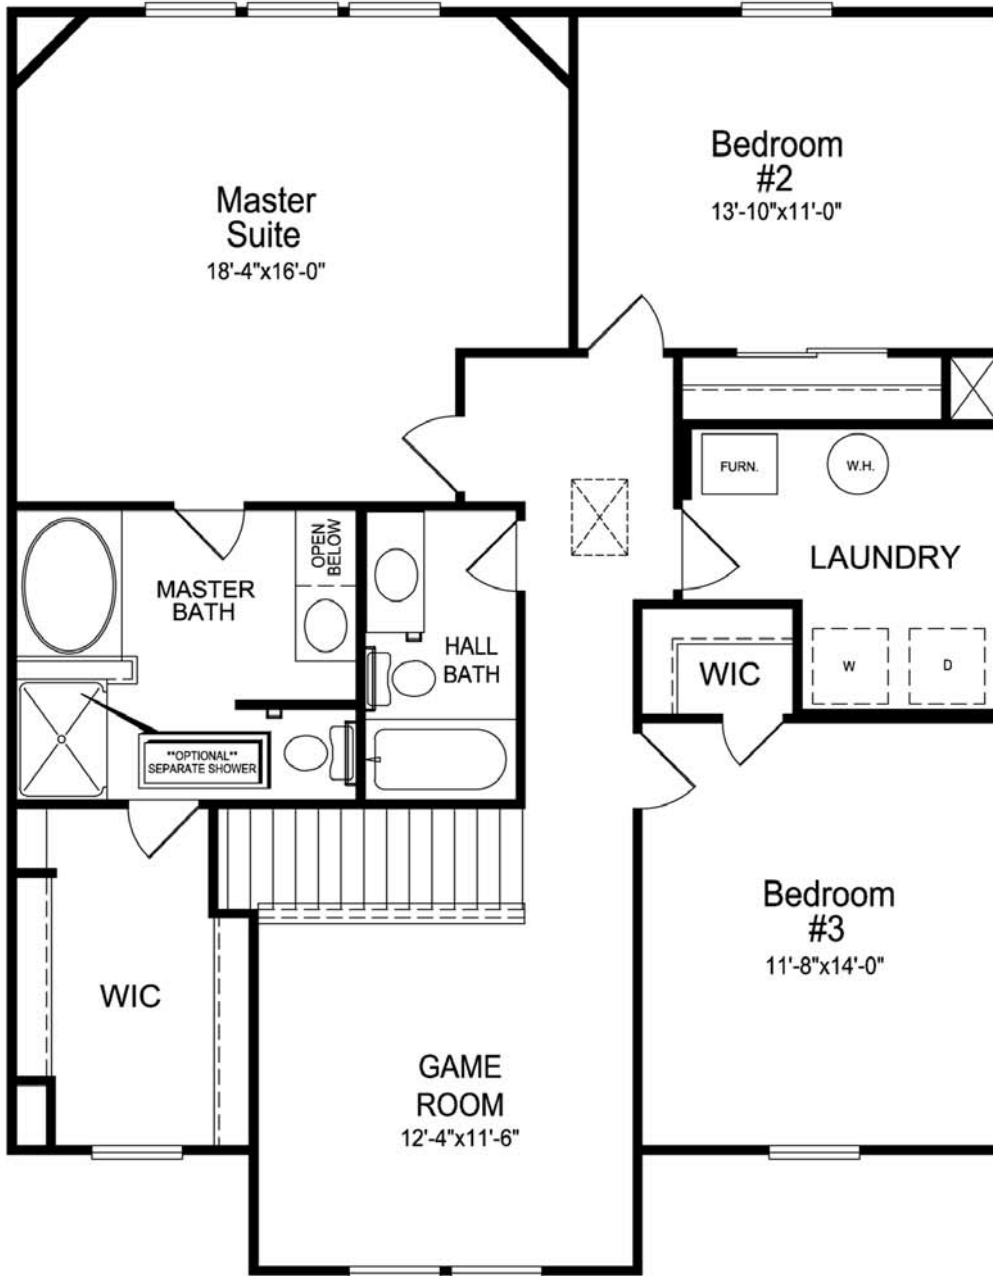

The 2381 at

Woodland Park

Columbus, Indiana

Main Floorplan

Plan dimensions and square footage are approximate. Dimensions and square footage are based on architectural design and may vary by actual construction. Plans listed are subject to change without notice and plan availability may vary by lot. Ask your Sales Associate for more details.

The 2381 at

Woodland Park

Columbus, Indiana

Upper Level 3 Bedroom w/ Game

Plan dimensions and square footage are approximate. Dimensions and square footage are based on architectural design and may vary by actual construction. Plans listed are subject to change without notice and plan availability may vary by lot. Ask your Sales Associate for more details.

The 2381 at

Woodland Park

Columbus, Indiana

Upper Level 4 Bedroom

Plan dimensions and square footage are approximate. Dimensions and square footage are based on architectural design and may vary by actual construction. Plans listed are subject to change without notice and plan availability may vary by lot. Ask your Sales Associate for more details.