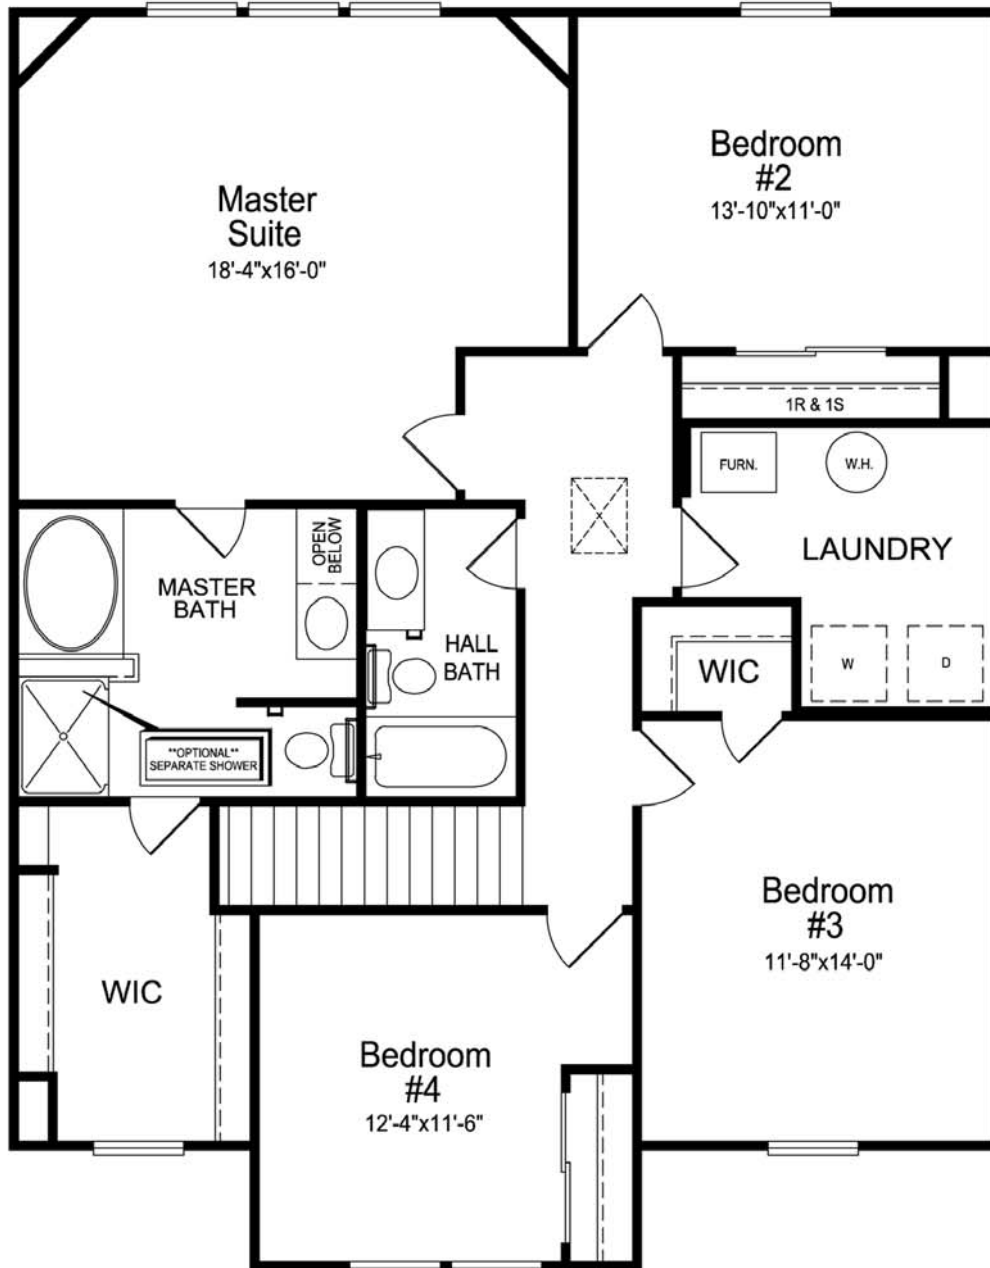

The 2381 at

Woodland Park

Columbus, Indiana

Main Floorplan

Plan dimensions and square footage are approximate. Dimensions and square footage are based on architectural design and may vary by actual construction. Plans listed are subject to change without notice and plan availability may vary by lot. Ask your Sales Associate for more details.

The 2381 at

Woodland Park

Columbus, Indiana

Upper Level 3 Bedroom w/ Game

Plan dimensions and square footage are approximate. Dimensions and square footage are based on architectural design and may vary by actual construction. Plans listed are subject to change without notice and plan availability may vary by lot. Ask your Sales Associate for more details.

The 2381 at

Woodland Park

Columbus, Indiana

Upper Level 4 Bedroom

Plan dimensions and square footage are approximate. Dimensions and square footage are based on architectural design and may vary by actual construction. Plans listed are subject to change without notice and plan availability may vary by lot. Ask your Sales Associate for more details.