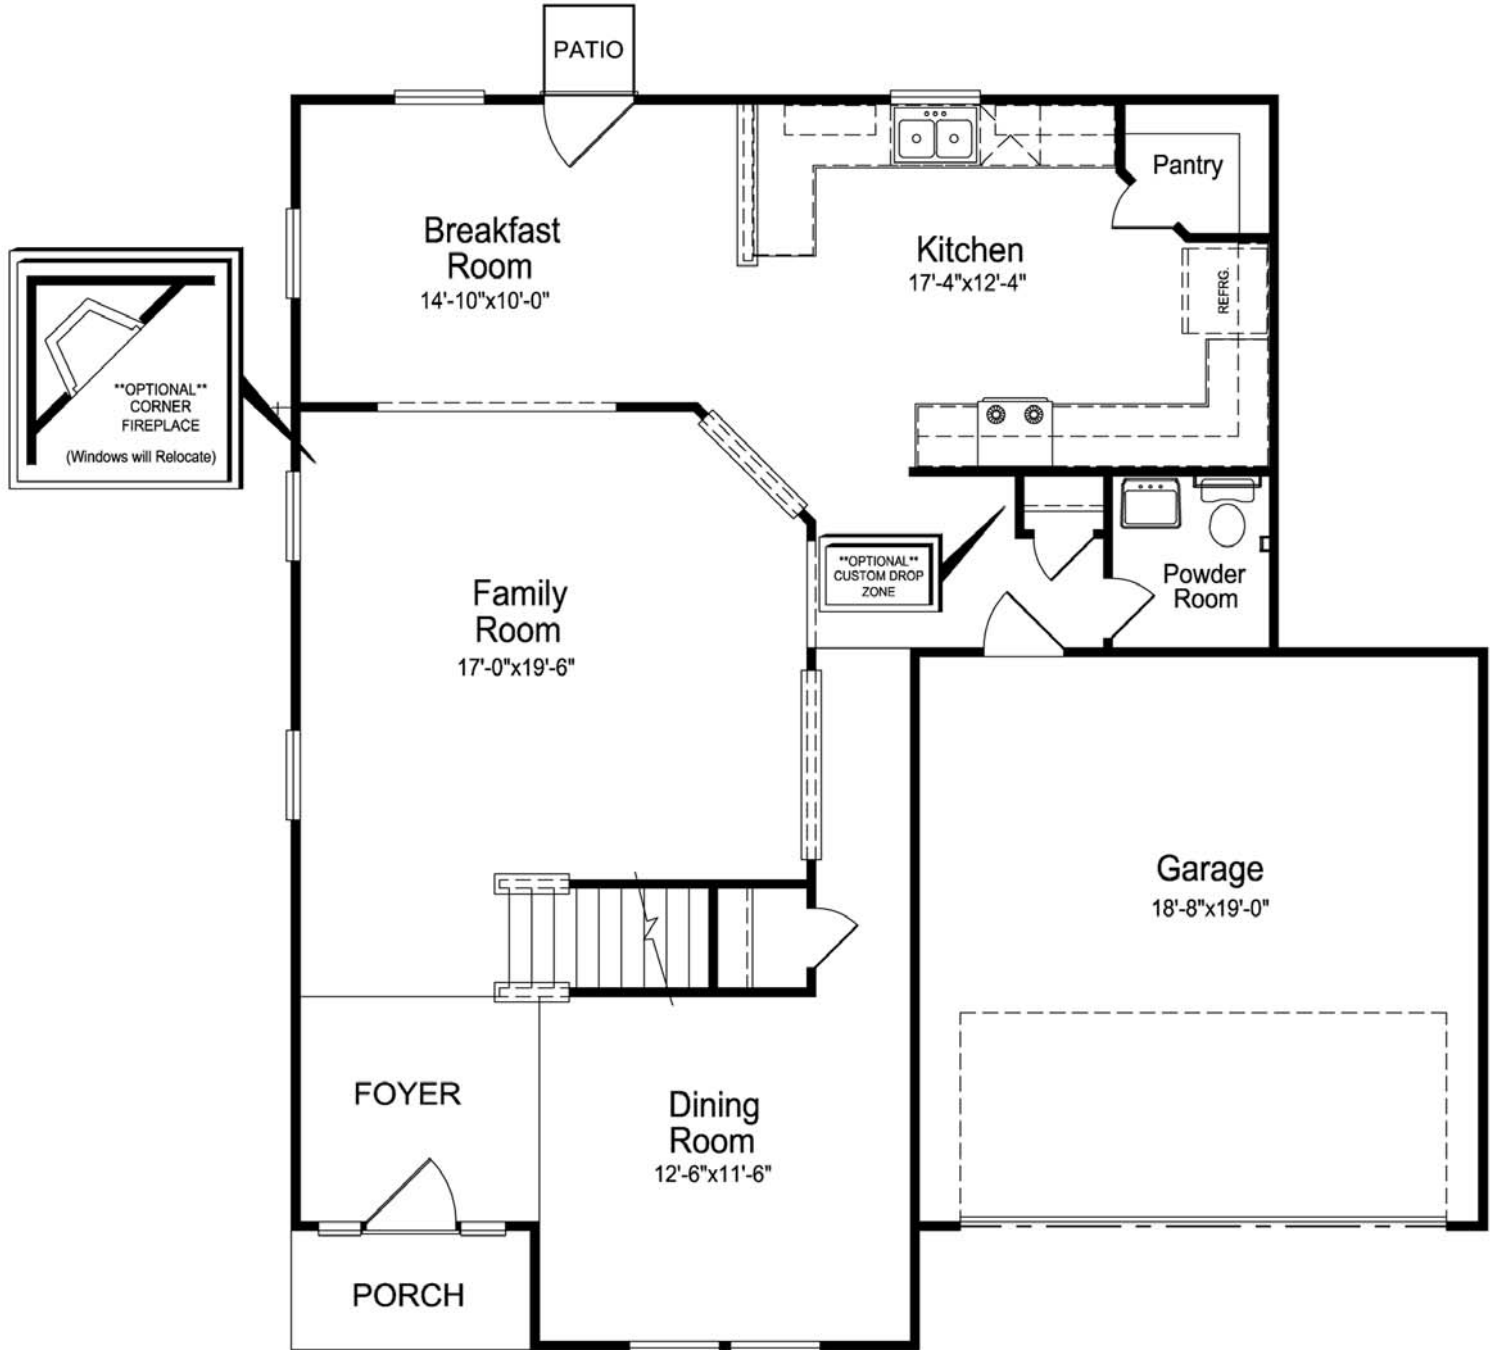

BEACON
BUILDERS

The 2381 at

Woodland Park

Columbus, Indiana

Featured Elevation

Elevation Scheme 3, Stone Wainscot & Shake Accents, Full Porch w/ Stone Base Columns

Standard Elevation
Brick Wainscot

Elevation Scheme 2
Brick Partial First Floor Face,
Full Porch w/ Built up Columns

The 2381 at

Woodland Park

Columbus, Indiana

Main Floorplan

Plan dimensions and square footage are approximate. Dimensions and square footage are based on architectural design and may vary by actual construction. Plans listed are subject to change without notice and plan availability may vary by lot. Ask your Sales Associate for more details.

The 2381 at

Woodland Park

Columbus, Indiana

Upper Level 3 Bedroom w/ Game

Plan dimensions and square footage are approximate. Dimensions and square footage are based on architectural design and may vary by actual construction. Plans listed are subject to change without notice and plan availability may vary by lot. Ask your Sales Associate for more details.