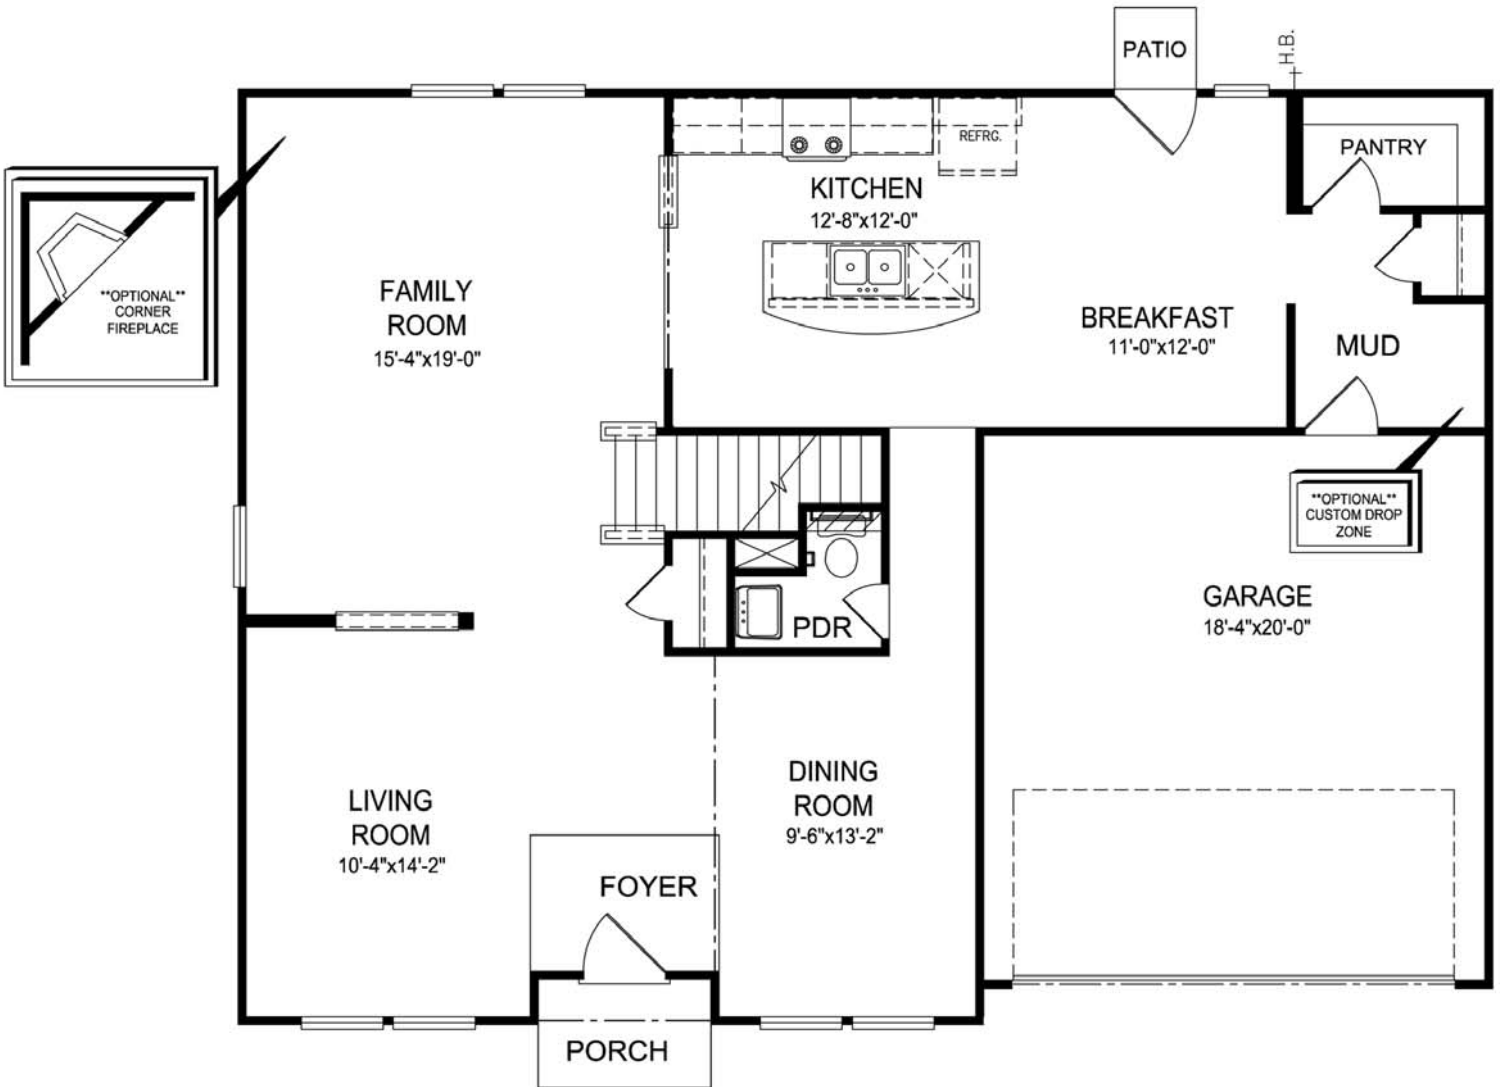

## Featured Elevation

Elevation Scheme 4, Brick Wainscot & Board n Batton Siding

Standard Elevation  
Brick Wainscot

Elevation Scheme 2  
Brick First Floor Face,  
Partial Porch w/ Built up Columns

Elevation Scheme 3  
Stone Wainscot

BEACON BUILDERS

The 2715 at

Woodland Park

Columbus, Indiana

Plan dimensions and square footage are approximate. Dimensions and square footage are based on architectural design and may vary by actual construction. Plans listed are subject to change without notice and plan availability may vary by lot. Ask your Sales Associate for more details.

## Upper Level 3 Bedroom w/ Game

Plan dimensions and square footage are approximate. Dimensions and square footage are based on architectural design and may vary by actual construction. Plans listed are subject to change without notice and plan availability may vary by lot. Ask your Sales Associate for more details.

## Upper Level 4 Bedroom w/Game

Plan dimensions and square footage are approximate. Dimensions and square footage are based on architectural design and may vary by actual construction. Plans listed are subject to change without notice and plan availability may vary by lot. Ask your Sales Associate for more details.