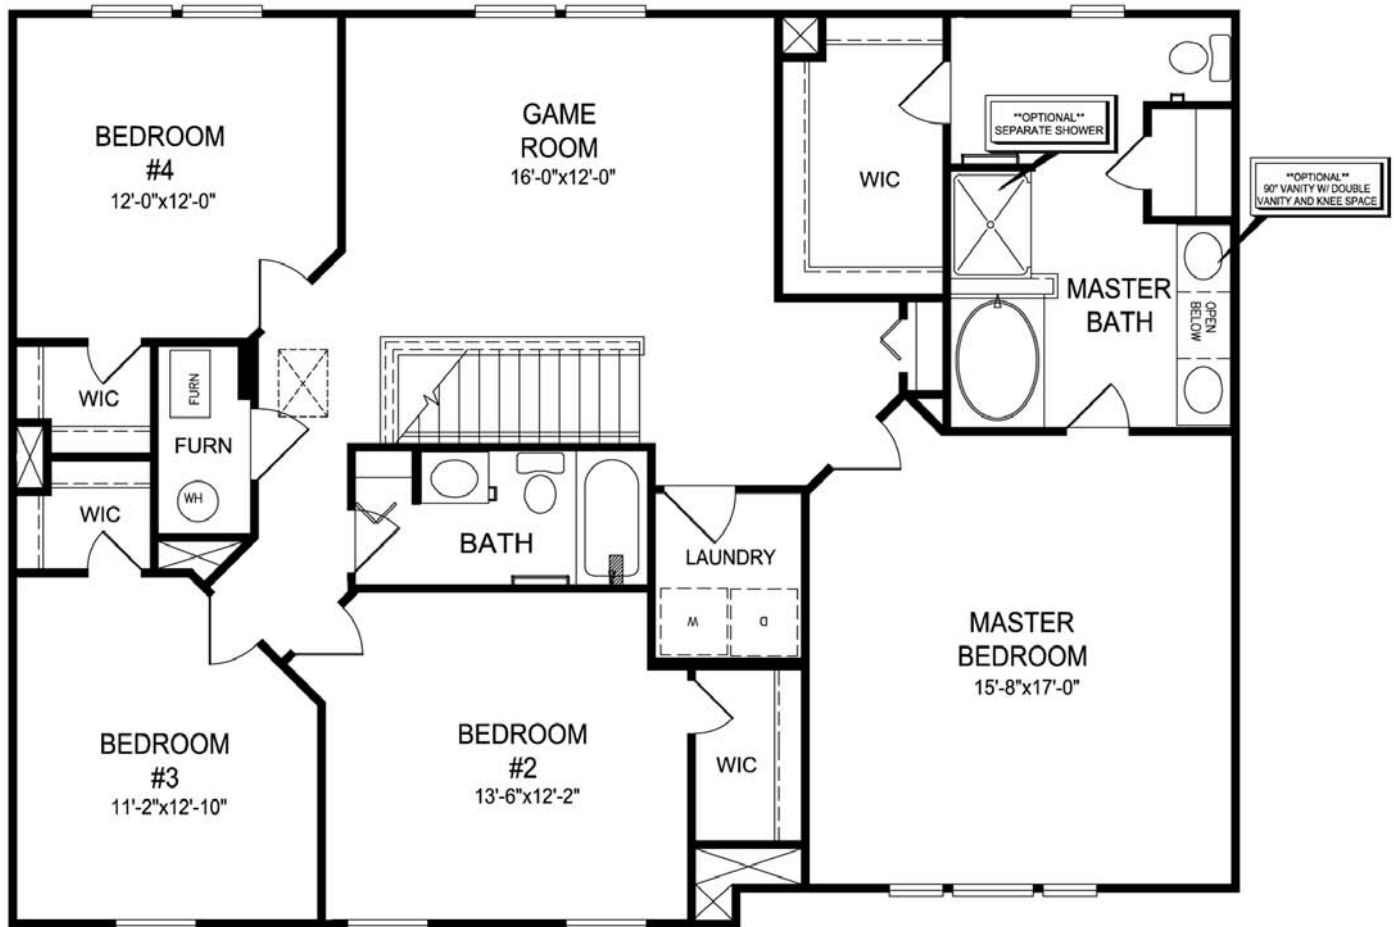

## Upper Level 3 Bedroom w/ Game

Plan dimensions and square footage are approximate. Dimensions and square footage are based on architectural design and may vary by actual construction. Plans listed are subject to change without notice and plan availability may vary by lot. Ask your Sales Associate for more details.

## Upper Level 4 Bedroom w/Game

Plan dimensions and square footage are approximate. Dimensions and square footage are based on architectural design and may vary by actual construction. Plans listed are subject to change without notice and plan availability may vary by lot. Ask your Sales Associate for more details.