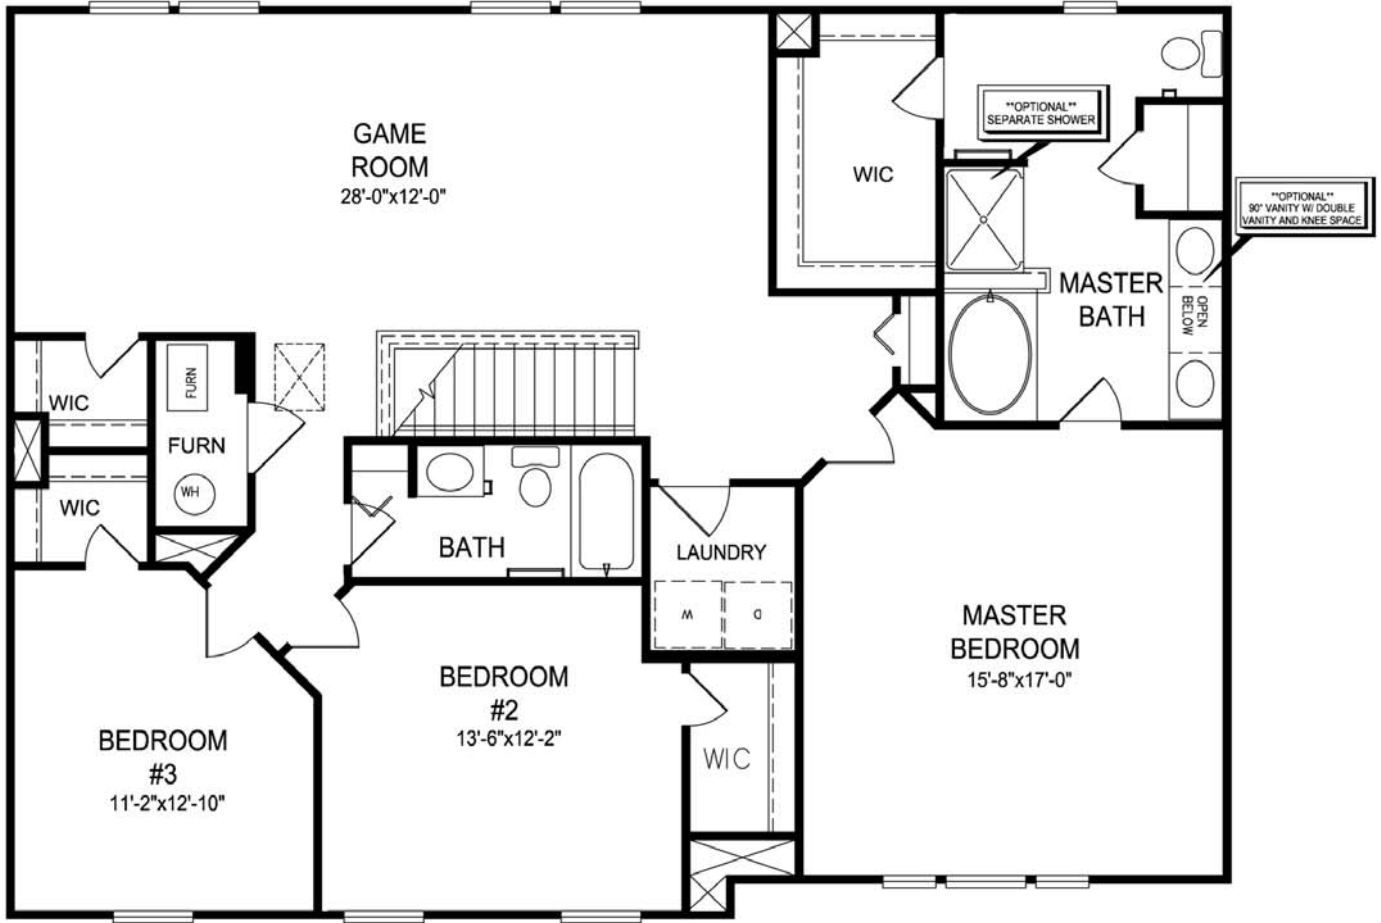

BEACON BUILDERS

The 2715 at

Woodland Park

Columbus, Indiana

Plan dimensions and square footage are approximate. Dimensions and square footage are based on architectural design and may vary by actual construction. Plans listed are subject to change without notice and plan availability may vary by lot. Ask your Sales Associate for more details.

# Main Floorplan

BEACON BUILDERS

The 2715 at

Woodland Park

Columbus, Indiana

## Upper Level 3 Bedroom w/ Game

Plan dimensions and square footage are approximate. Dimensions and square footage are based on architectural design and may vary by actual construction. Plans listed are subject to change without notice and plan availability may vary by lot. Ask your Sales Associate for more details.

## Upper Level 4 Bedroom w/Game

Plan dimensions and square footage are approximate. Dimensions and square footage are based on architectural design and may vary by actual construction. Plans listed are subject to change without notice and plan availability may vary by lot. Ask your Sales Associate for more details.