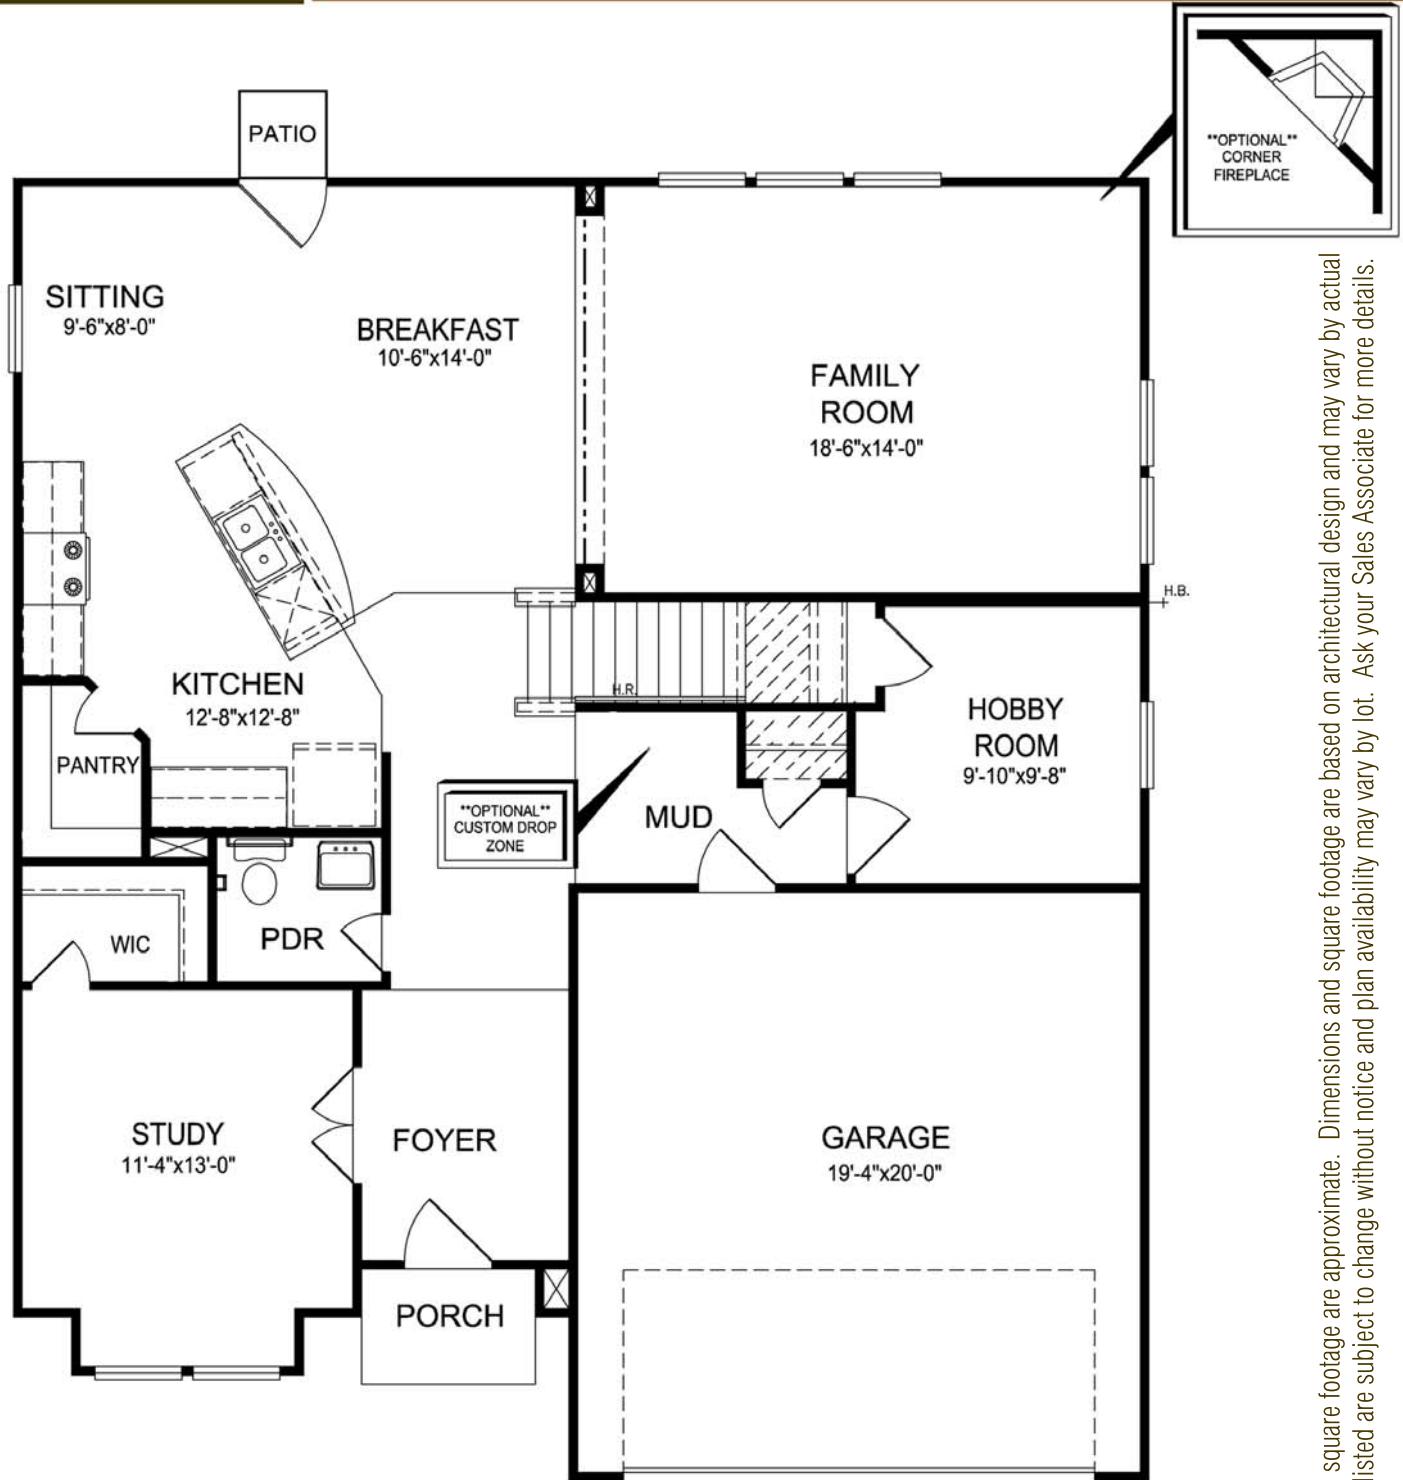

Elevation Scheme 3
Stone Wainscot & Shake Accents,
Full Porch & Stone Base Columns

Beacon Builders

www.beacon-builders.com

Guiding you Home

For More Information Contact Tracee Lutes - 812-322-2650 or Tracee@TraceeLutes.com

BEACON BUILDERS

The 2781 at

Hidden Meadows

Ellettsville, Indiana

Plan dimensions and square footage are approximate. Dimensions and square footage are based on architectural design and may vary by actual construction. Plans listed are subject to change without notice and plan availability may vary by lot. Ask your Sales Associate for more details.

Main Floorplan

BEACON BUILDERS

The 2781 at

Hidden Meadows

Ellettsville, Indiana

Plan dimensions and square footage are approximate. Dimensions and square footage are based on architectural design and may vary by actual construction. Plans listed are subject to change without notice and plan availability may vary by lot. Ask your Sales Associate for more details.

Upper Level 3 Bedroom w/ Game

BEACON BUILDERS

The 2781 at

Hidden Meadows

Ellettsville, Indiana

Plan dimensions and square footage are approximate. Dimensions and square footage are based on architectural design and may vary by actual construction. Plans listed are subject to change without notice and plan availability may vary by lot. Ask your Sales Associate for more details.