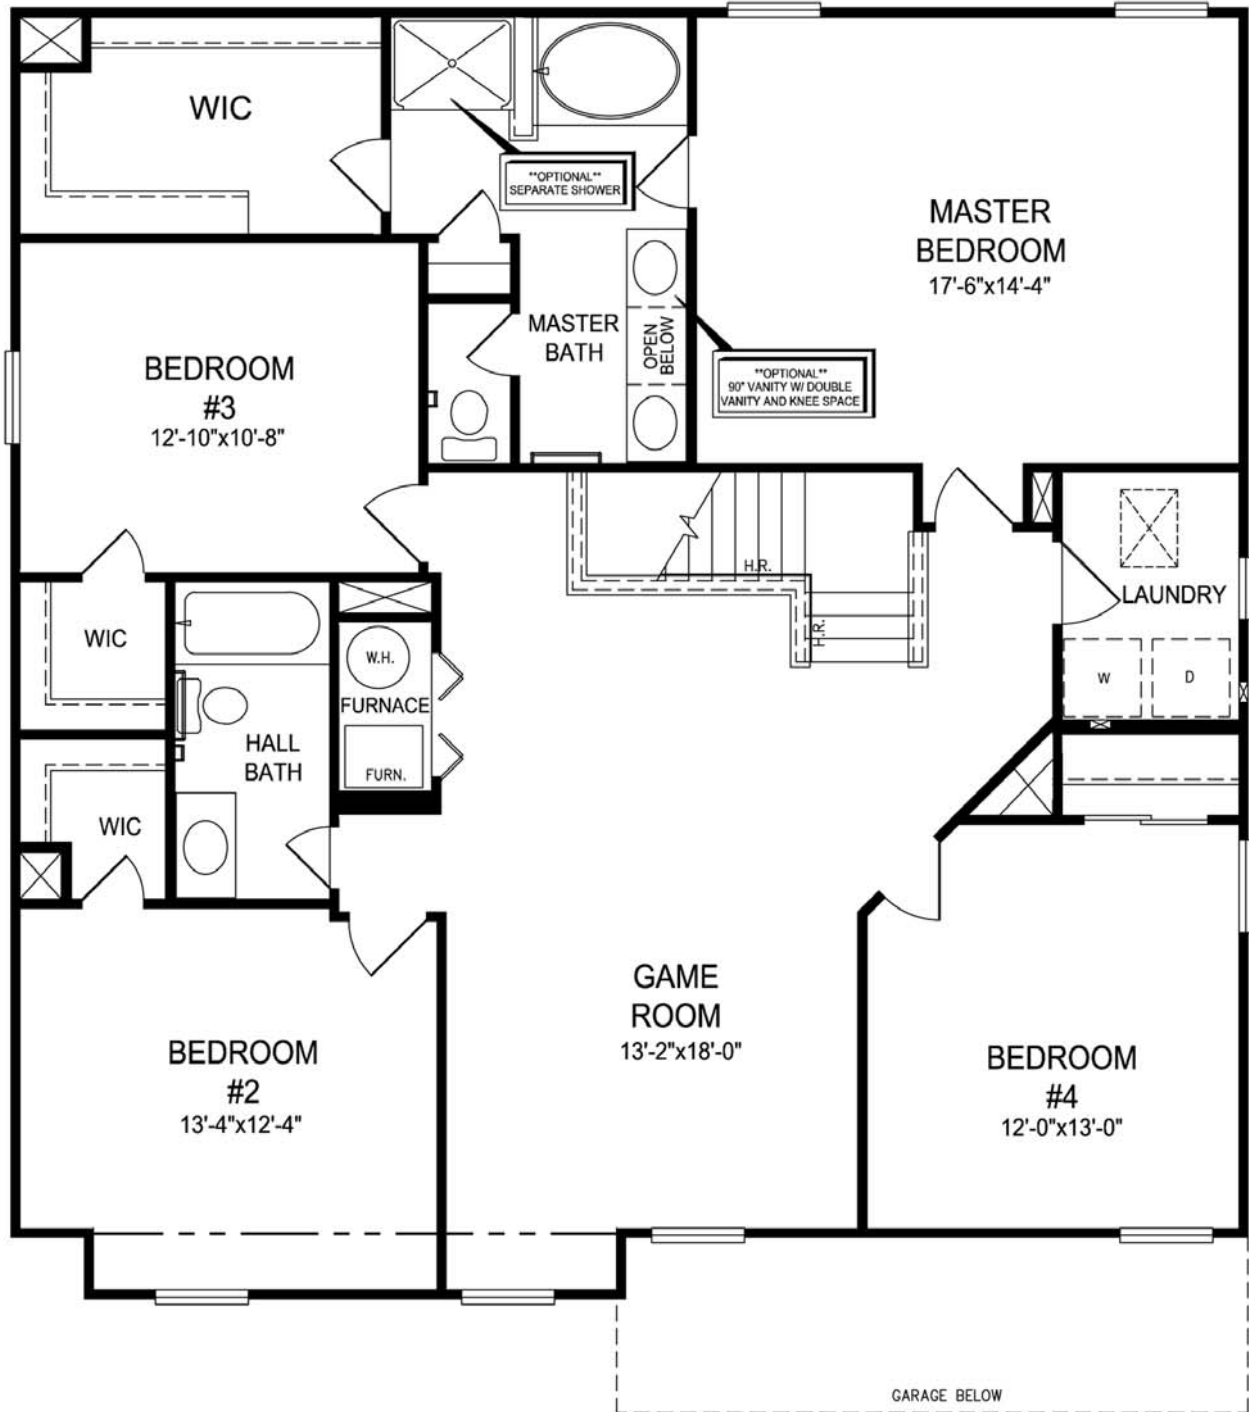

Main Floorplan

BEACON BUILDERS

The 2781 at

Hidden Meadows

Ellettsville, Indiana

Plan dimensions and square footage are approximate. Dimensions and square footage are based on architectural design and may vary by actual construction. Plans listed are subject to change without notice and plan availability may vary by lot. Ask your Sales Associate for more details.

Upper Level 3 Bedroom w/ Game

BEACON BUILDERS

The 2781 at

Hidden Meadows

Ellettsville, Indiana

Plan dimensions and square footage are approximate. Dimensions and square footage are based on architectural design and may vary by actual construction. Plans listed are subject to change without notice and plan availability may vary by lot. Ask your Sales Associate for more details.

Upper Level 4 Bedroom