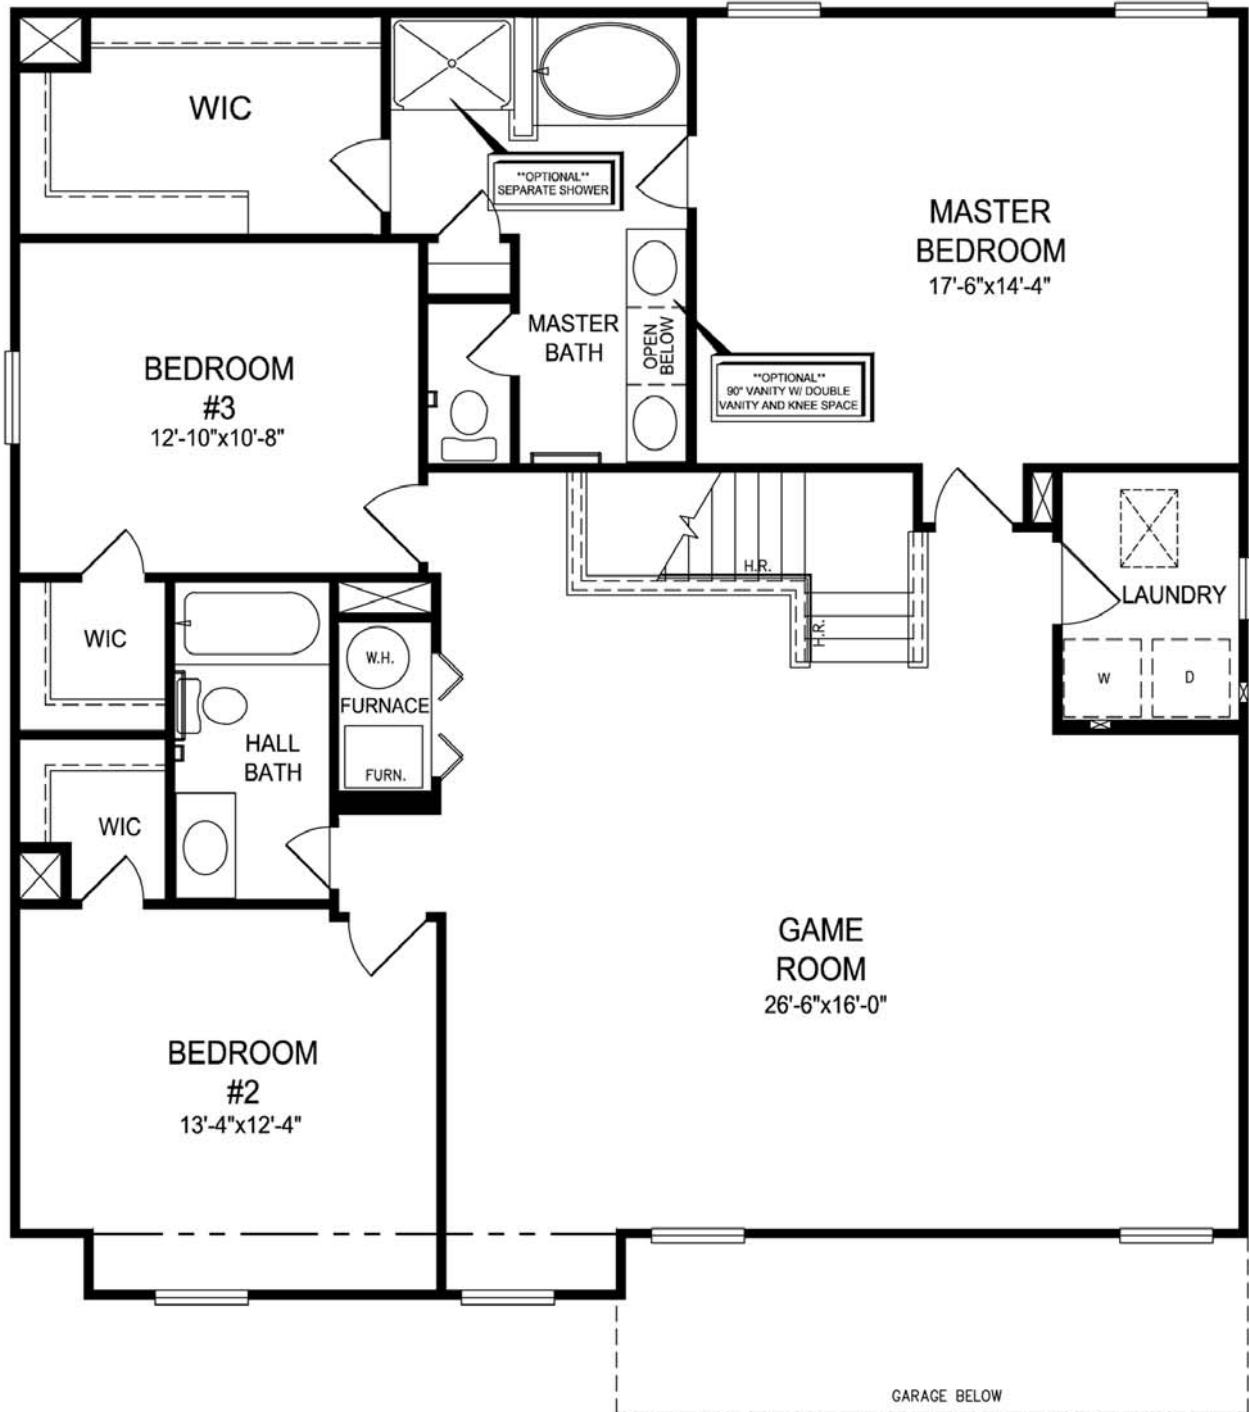

Main Floorplan

BEACON BUILDERS

The 2781 at

Hidden Meadows

Ellettsville, Indiana

Plan dimensions and square footage are approximate. Dimensions and square footage are based on architectural design and may vary by actual construction. Plans listed are subject to change without notice and plan availability may vary by lot. Ask your Sales Associate for more details.

Upper Level 3 Bedroom w/ Game

BEACON BUILDERS

The 2781 at

Hidden Meadows

Ellettsville, Indiana

Plan dimensions and square footage are approximate. Dimensions and square footage are based on architectural design and may vary by actual construction. Plans listed are subject to change without notice and plan availability may vary by lot. Ask your Sales Associate for more details.

Upper Level 4 Bedroom