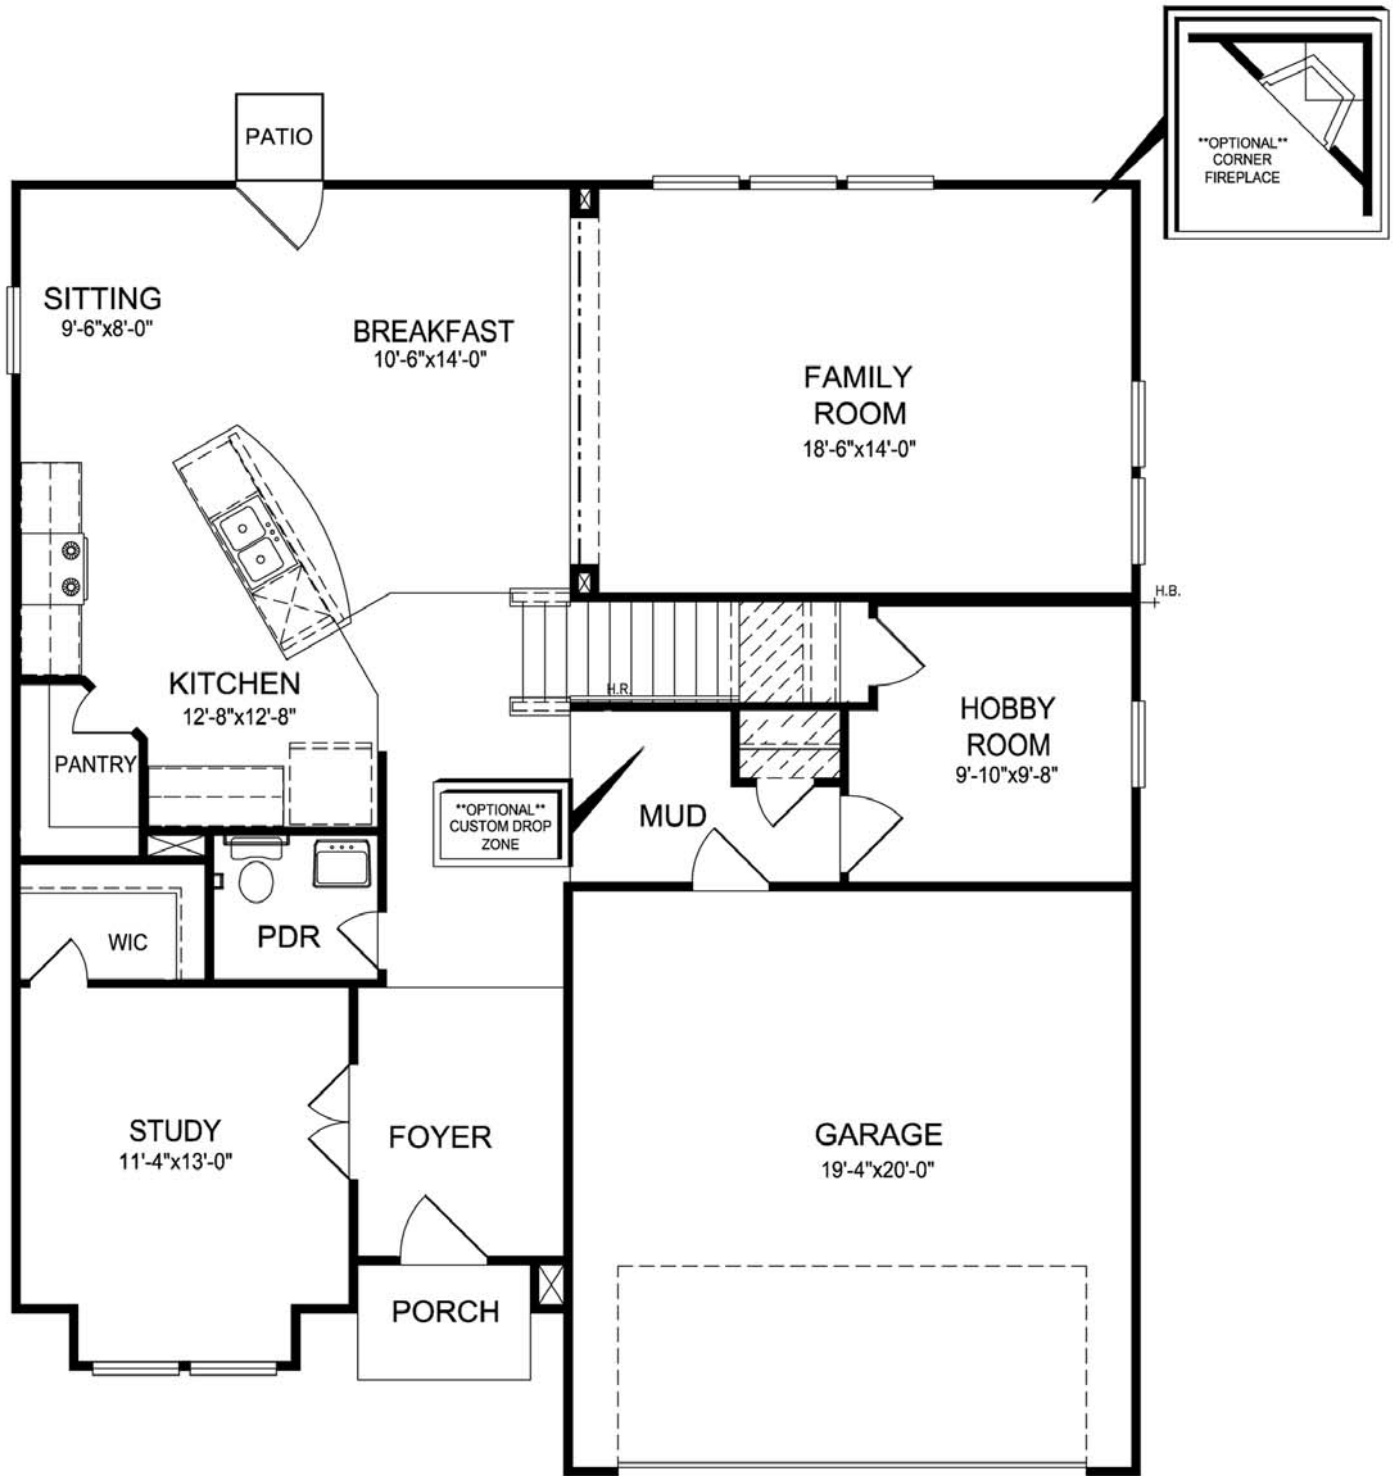

## Featured Elevation

Elevation Scheme 3 Stone Wainscot & Shake Accents, Full Porch w/ Stone Base Columns

Standard Elevation  
Brick Wainscot

Elevation Scheme 2  
Brick First Floor Front Face &  
Shake Accents

# Main Floorplan

Plan dimensions and square footage are approximate. Dimensions and square footage are based on architectural design and may vary by actual construction. Plans listed are subject to change without notice and plan availability may vary by lot. Ask your Sales Associate for more details.

# Upper Level 3 Bedroom w/ Game

Plan dimensions and square footage are approximate. Dimensions and square footage are based on architectural design and may vary by actual construction. Plans listed are subject to change without notice and plan availability may vary by lot. Ask your Sales Associate for more details.

# Upper Level 4 Bedroom w/Game

Plan dimensions and square footage are approximate. Dimensions and square footage are based on architectural design and may vary by actual construction. Plans listed are subject to change without notice and plan availability may vary by lot. Ask your Sales Associate for more details.