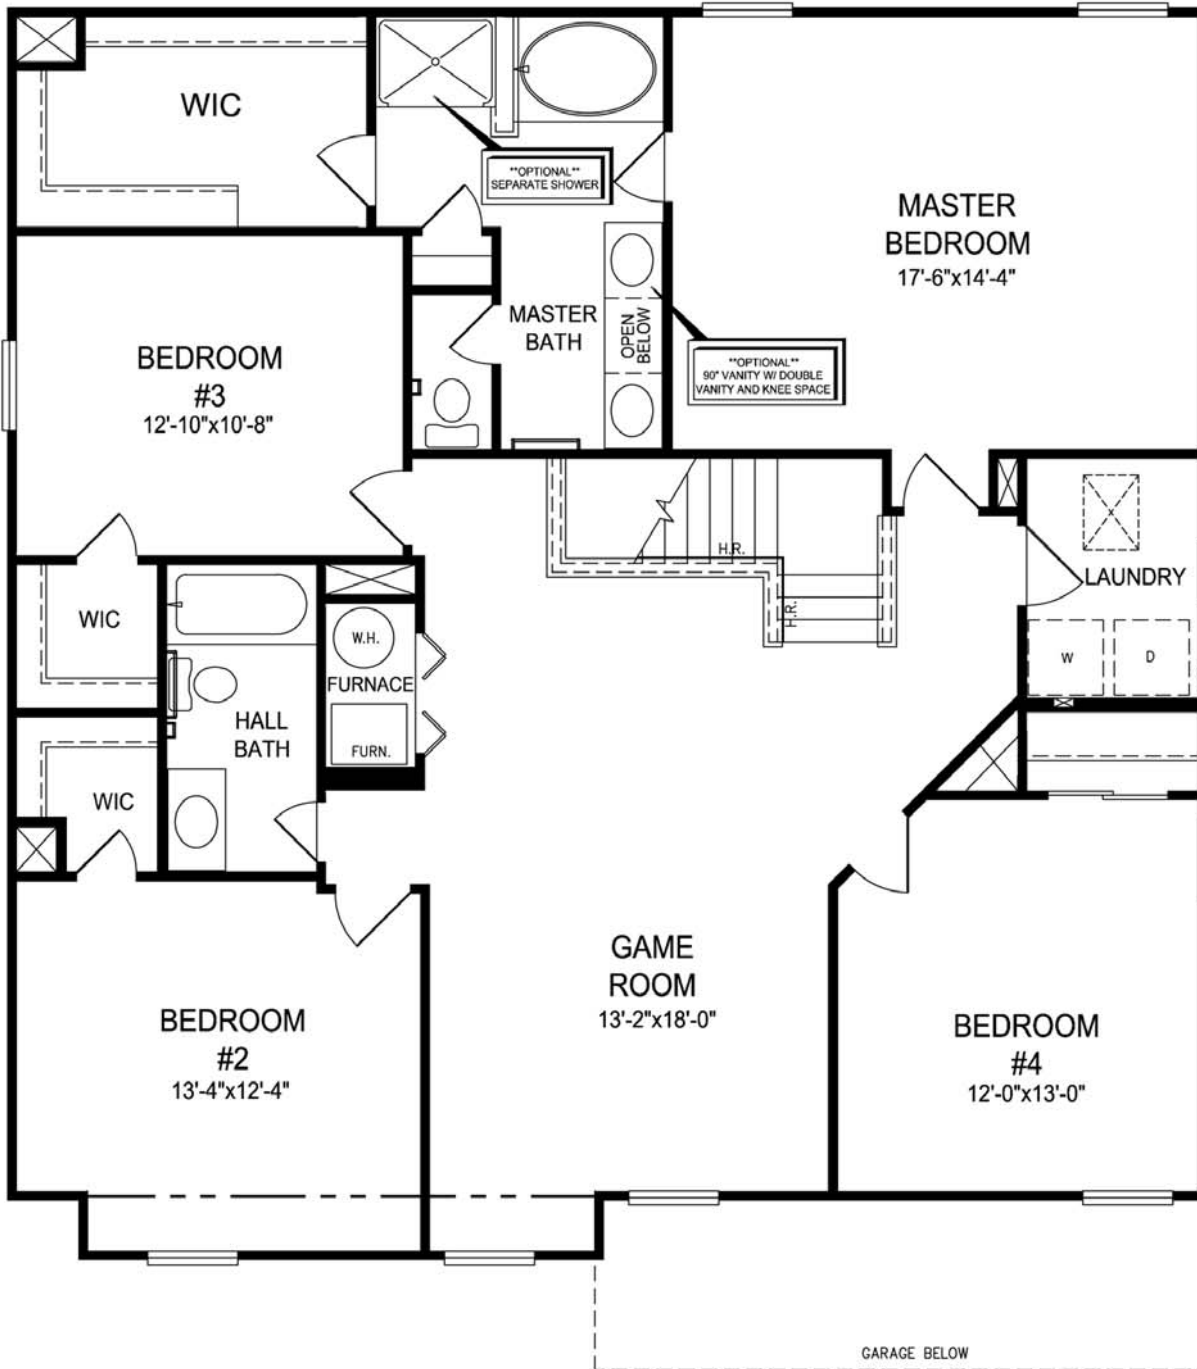

# Main Floorplan

Plan dimensions and square footage are approximate. Dimensions and square footage are based on architectural design and may vary by actual construction. Plans listed are subject to change without notice and plan availability may vary by lot. Ask your Sales Associate for more details.

# Upper Level 3 Bedroom w/ Game

Plan dimensions and square footage are approximate. Dimensions and square footage are based on architectural design and may vary by actual construction. Plans listed are subject to change without notice and plan availability may vary by lot. Ask your Sales Associate for more details.

# Upper Level 4 Bedroom w/Game

Plan dimensions and square footage are approximate. Dimensions and square footage are based on architectural design and may vary by actual construction. Plans listed are subject to change without notice and plan availability may vary by lot. Ask your Sales Associate for more details.