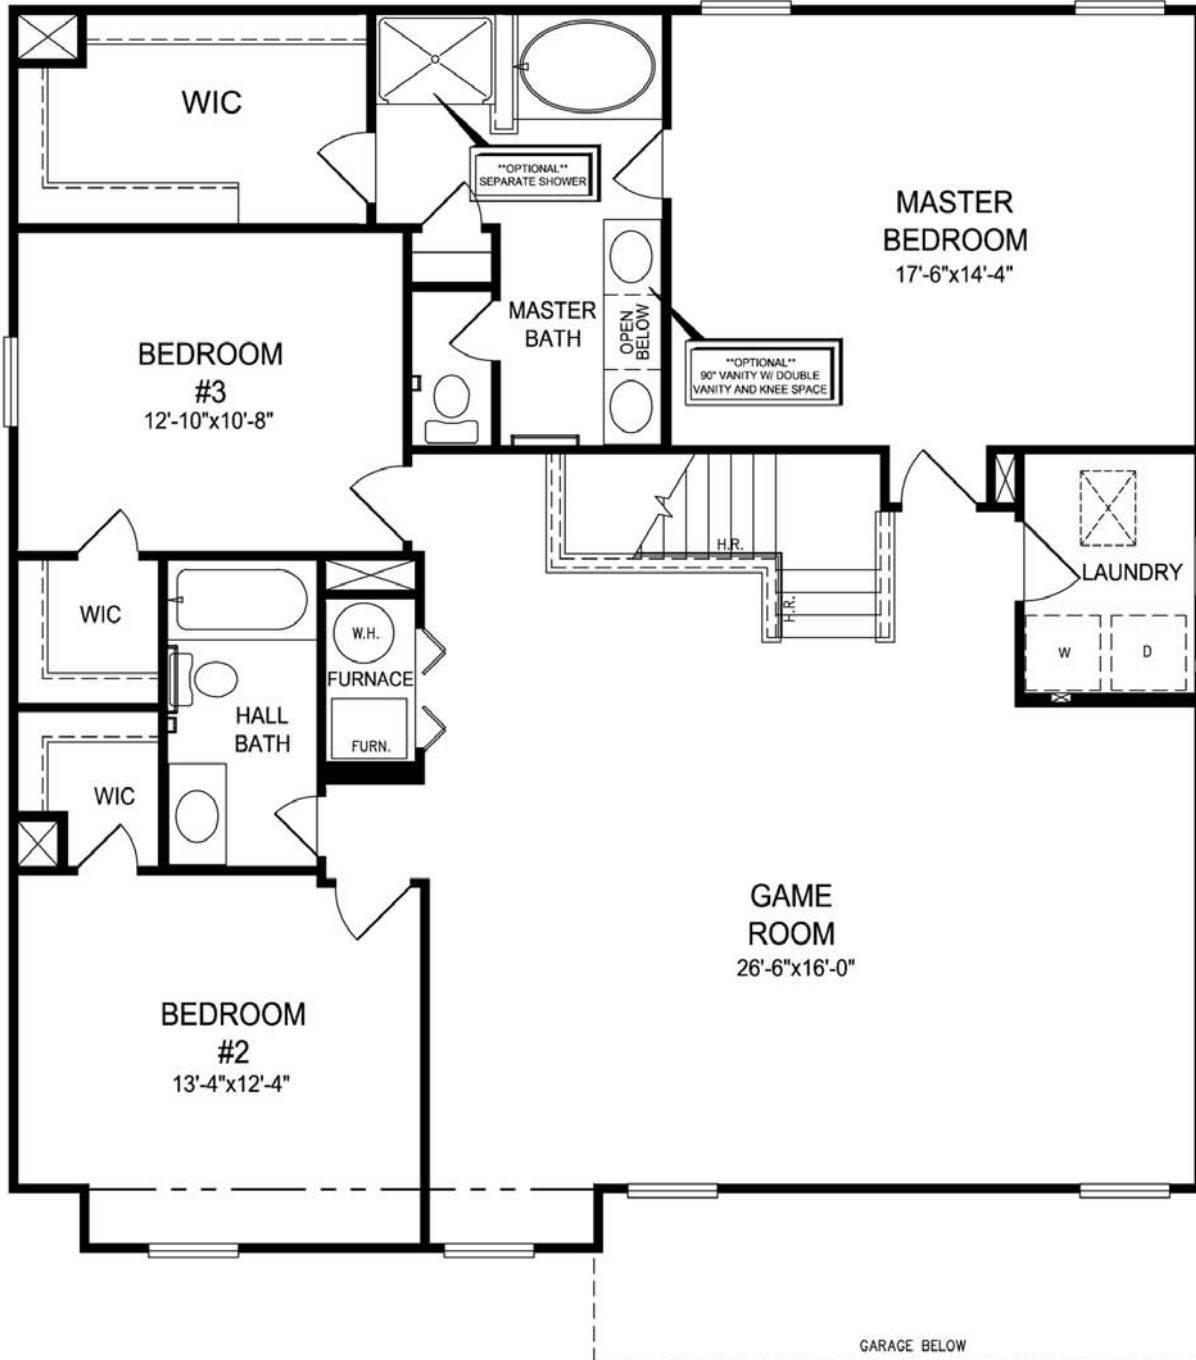

# Main Floorplan

Plan dimensions and square footage are approximate. Dimensions and square footage are based on architectural design and may vary by actual construction. Plans listed are subject to change without notice and plan availability may vary by lot. Ask your Sales Associate for more details.

# Upper Level 3 Bedroom w/ Game

Plan dimensions and square footage are approximate. Dimensions and square footage are based on architectural design and may vary by actual construction. Plans listed are subject to change without notice and plan availability may vary by lot. Ask your Sales Associate for more details.

# Upper Level 4 Bedroom w/Game

Plan dimensions and square footage are approximate. Dimensions and square footage are based on architectural design and may vary by actual construction. Plans listed are subject to change without notice and plan availability may vary by lot. Ask your Sales Associate for more details.