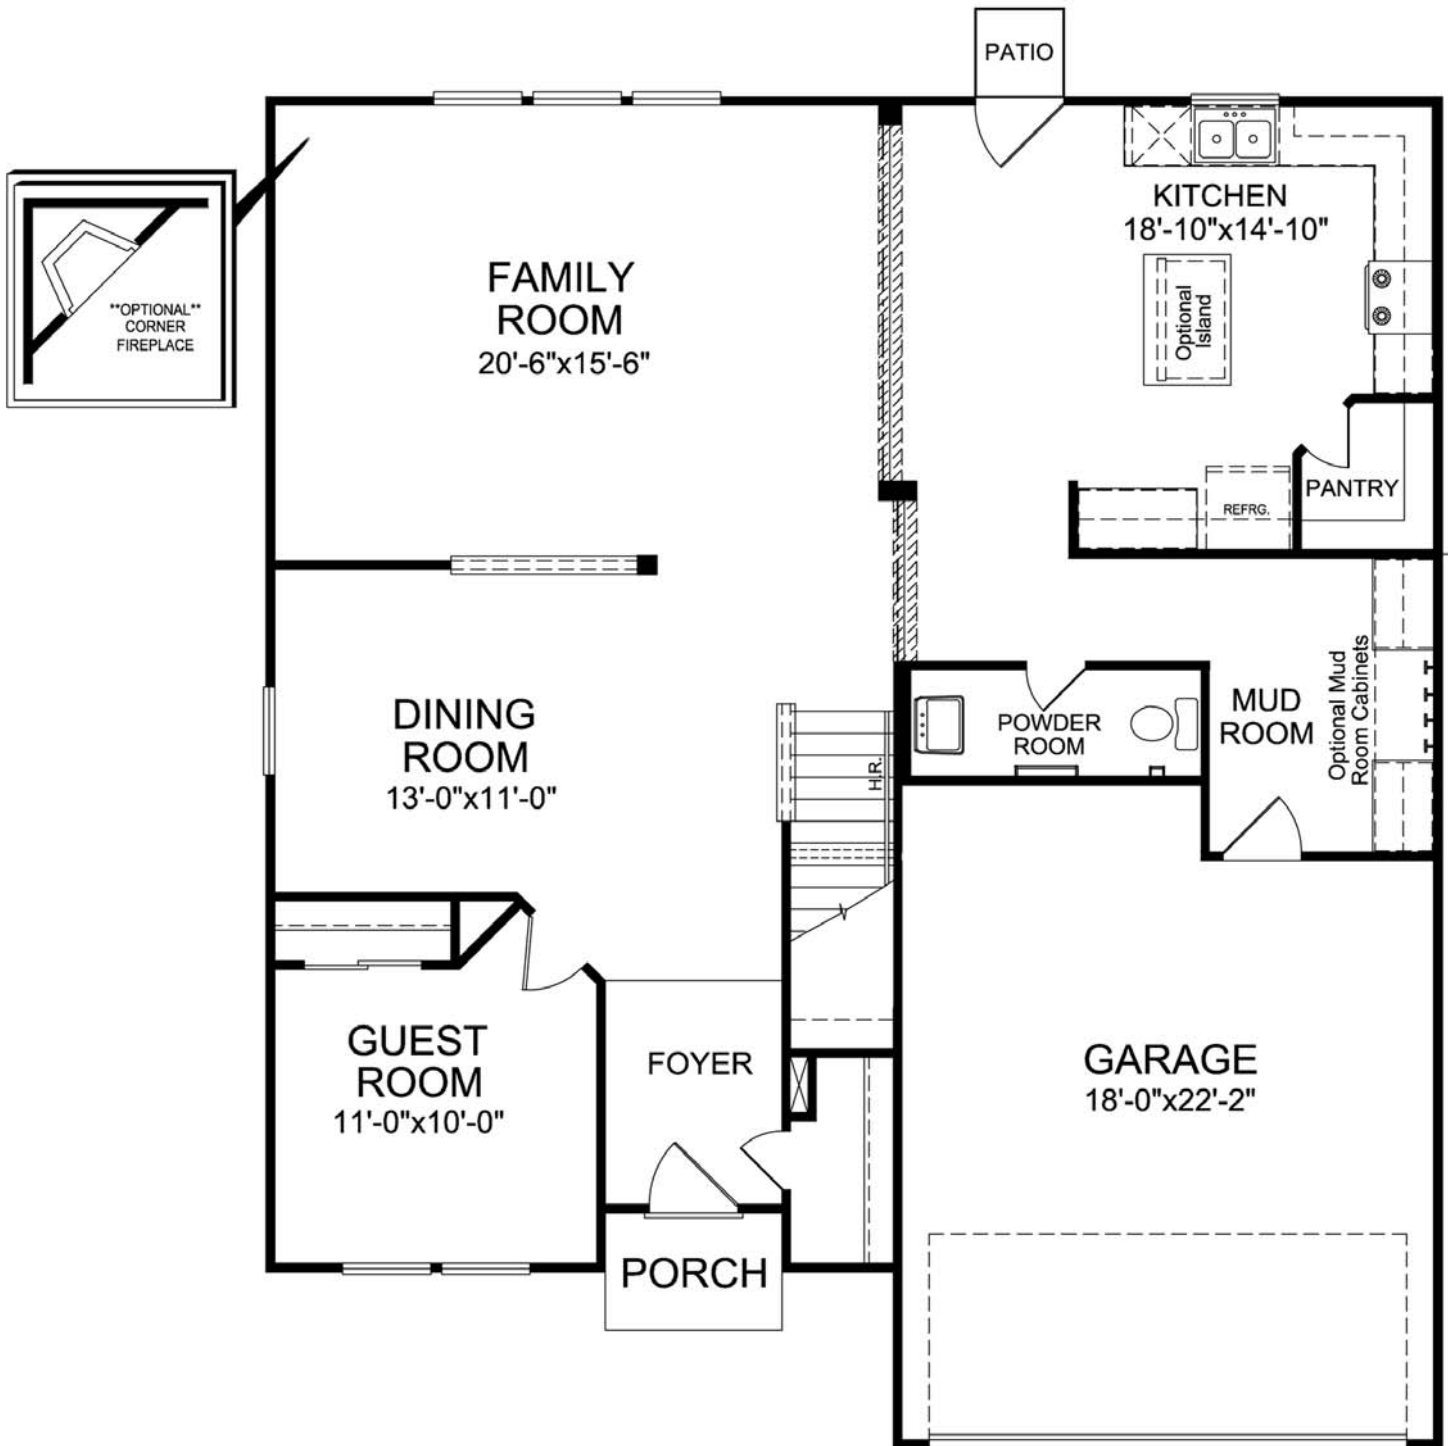

BEACON BUILDERS

The 3061 at

Woodland Park

Columbus, Indiana

Featured Elevation

Elevation Scheme 3 Stone Wainscot & Shake Accents, Partial Porch w/ Stone Base Columns

Standard Elevation
Brick Wainscot & Shake Accents

Elevation Scheme 2
Brick Partial First Floor Face & Shake Accents
Full Porch w/ Built up Columns & Porch Railing

Elevation Scheme 4
Brick Wainscot & Board n Batton Siding
w/Shake Accents

BEACON BUILDERS

The 3061 at

Woodland Park

Columbus, Indiana

Main Floorplan

Plan dimensions and square footage are approximate. Dimensions and square footage are based on architectural design and may vary by actual construction. Plans listed are subject to change without notice and plan availability may vary by lot. Ask your Sales Associate for more details.

BEACON BUILDERS

The 3061 at

Woodland Park

Columbus, Indiana

Upper Level 3 Bedroom w/ Game

Plan dimensions and square footage are approximate. Dimensions and square footage are based on architectural design and may vary by actual construction. Plans listed are subject to change without notice and plan availability may vary by lot. Ask your Sales Associate for more details.