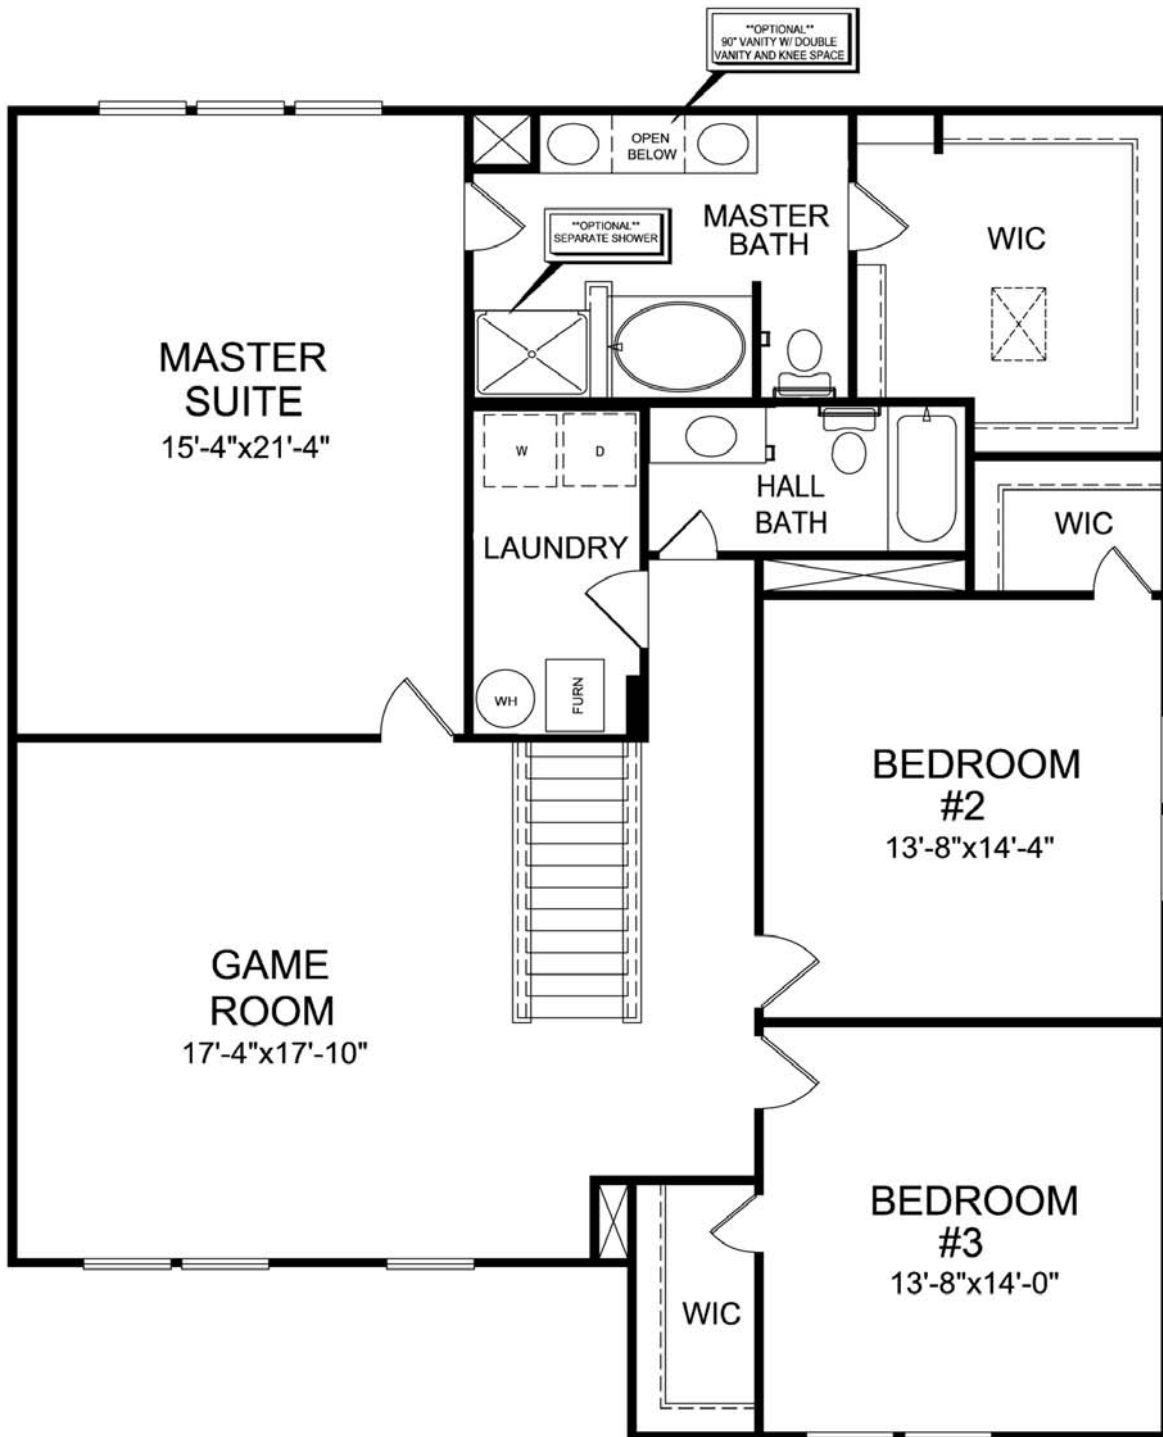

Elevation Scheme 2
Brick Partial First Floor Face & Shake Accents
Full Porch w/ Built up Columns & Porch Railing

Elevation Scheme 4
Brick Wainscot & Board n Batton Siding
w/Shake Accents

BEACON BUILDERS

The 3061 at

Woodland Park

Columbus, Indiana

Main Floorplan

Plan dimensions and square footage are approximate. Dimensions and square footage are based on architectural design and may vary by actual construction. Plans listed are subject to change without notice and plan availability may vary by lot. Ask your Sales Associate for more details.

BEACON BUILDERS

The 3061 at

Woodland Park

Columbus, Indiana

Upper Level 3 Bedroom w/ Game

Plan dimensions and square footage are approximate. Dimensions and square footage are based on architectural design and may vary by actual construction. Plans listed are subject to change without notice and plan availability may vary by lot. Ask your Sales Associate for more details.

BEACON BUILDERS

The 3061 at

Woodland Park

Columbus, Indiana

Upper Level 4 Bedroom

Plan dimensions and square footage are approximate. Dimensions and square footage are based on architectural design and may vary by actual construction. Plans listed are subject to change without notice and plan availability may vary by lot. Ask your Sales Associate for more details.