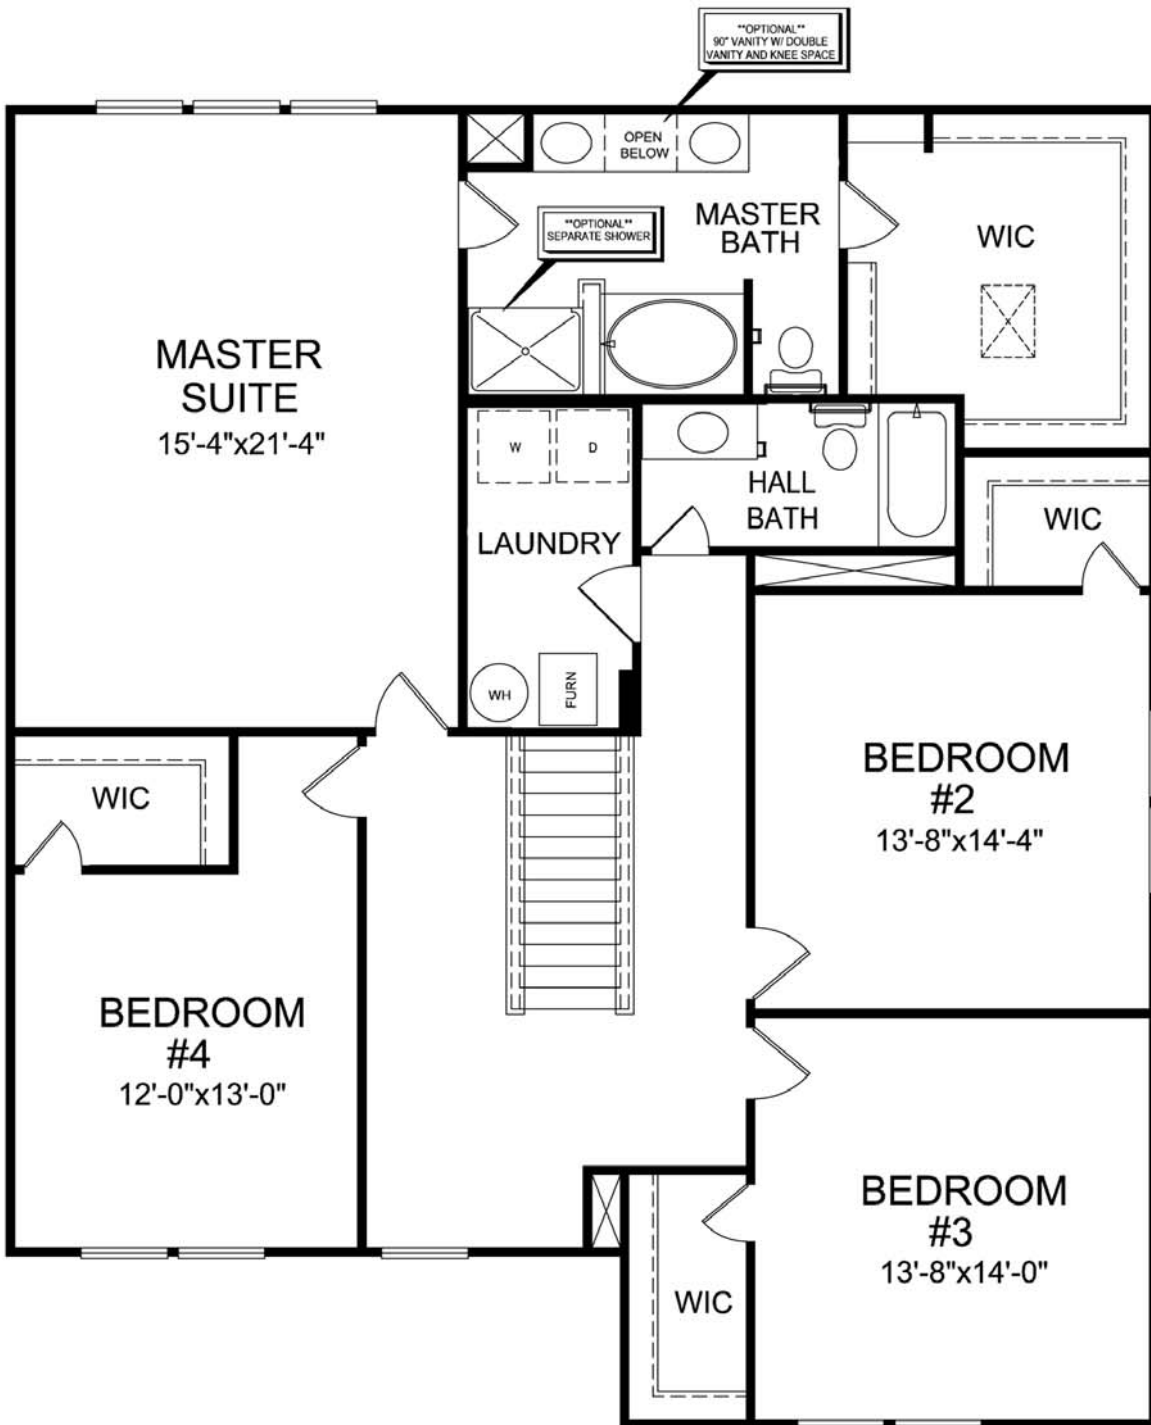

Elevation Scheme 2
Brick Partial First Floor Face & Shake Accents
Full Porch w/ Built up Columns & Porch Railing

Elevation Scheme 4
Brick Wainscot & Board n Batton Siding
w/Shake Accents

BEACON BUILDERS

The 3061 at

Woodland Park

Columbus, Indiana

Main Floorplan

Plan dimensions and square footage are approximate. Dimensions and square footage are based on architectural design and may vary by actual construction. Plans listed are subject to change without notice and plan availability may vary by lot. Ask your Sales Associate for more details.

BEACON BUILDERS

The 3061 at

Woodland Park

Columbus, Indiana

Upper Level 3 Bedroom w/ Game

Plan dimensions and square footage are approximate. Dimensions and square footage are based on architectural design and may vary by actual construction. Plans listed are subject to change without notice and plan availability may vary by lot. Ask your Sales Associate for more details.

BEACON BUILDERS

The 3061 at

Woodland Park

Columbus, Indiana

Upper Level 4 Bedroom

Plan dimensions and square footage are approximate. Dimensions and square footage are based on architectural design and may vary by actual construction. Plans listed are subject to change without notice and plan availability may vary by lot. Ask your Sales Associate for more details.