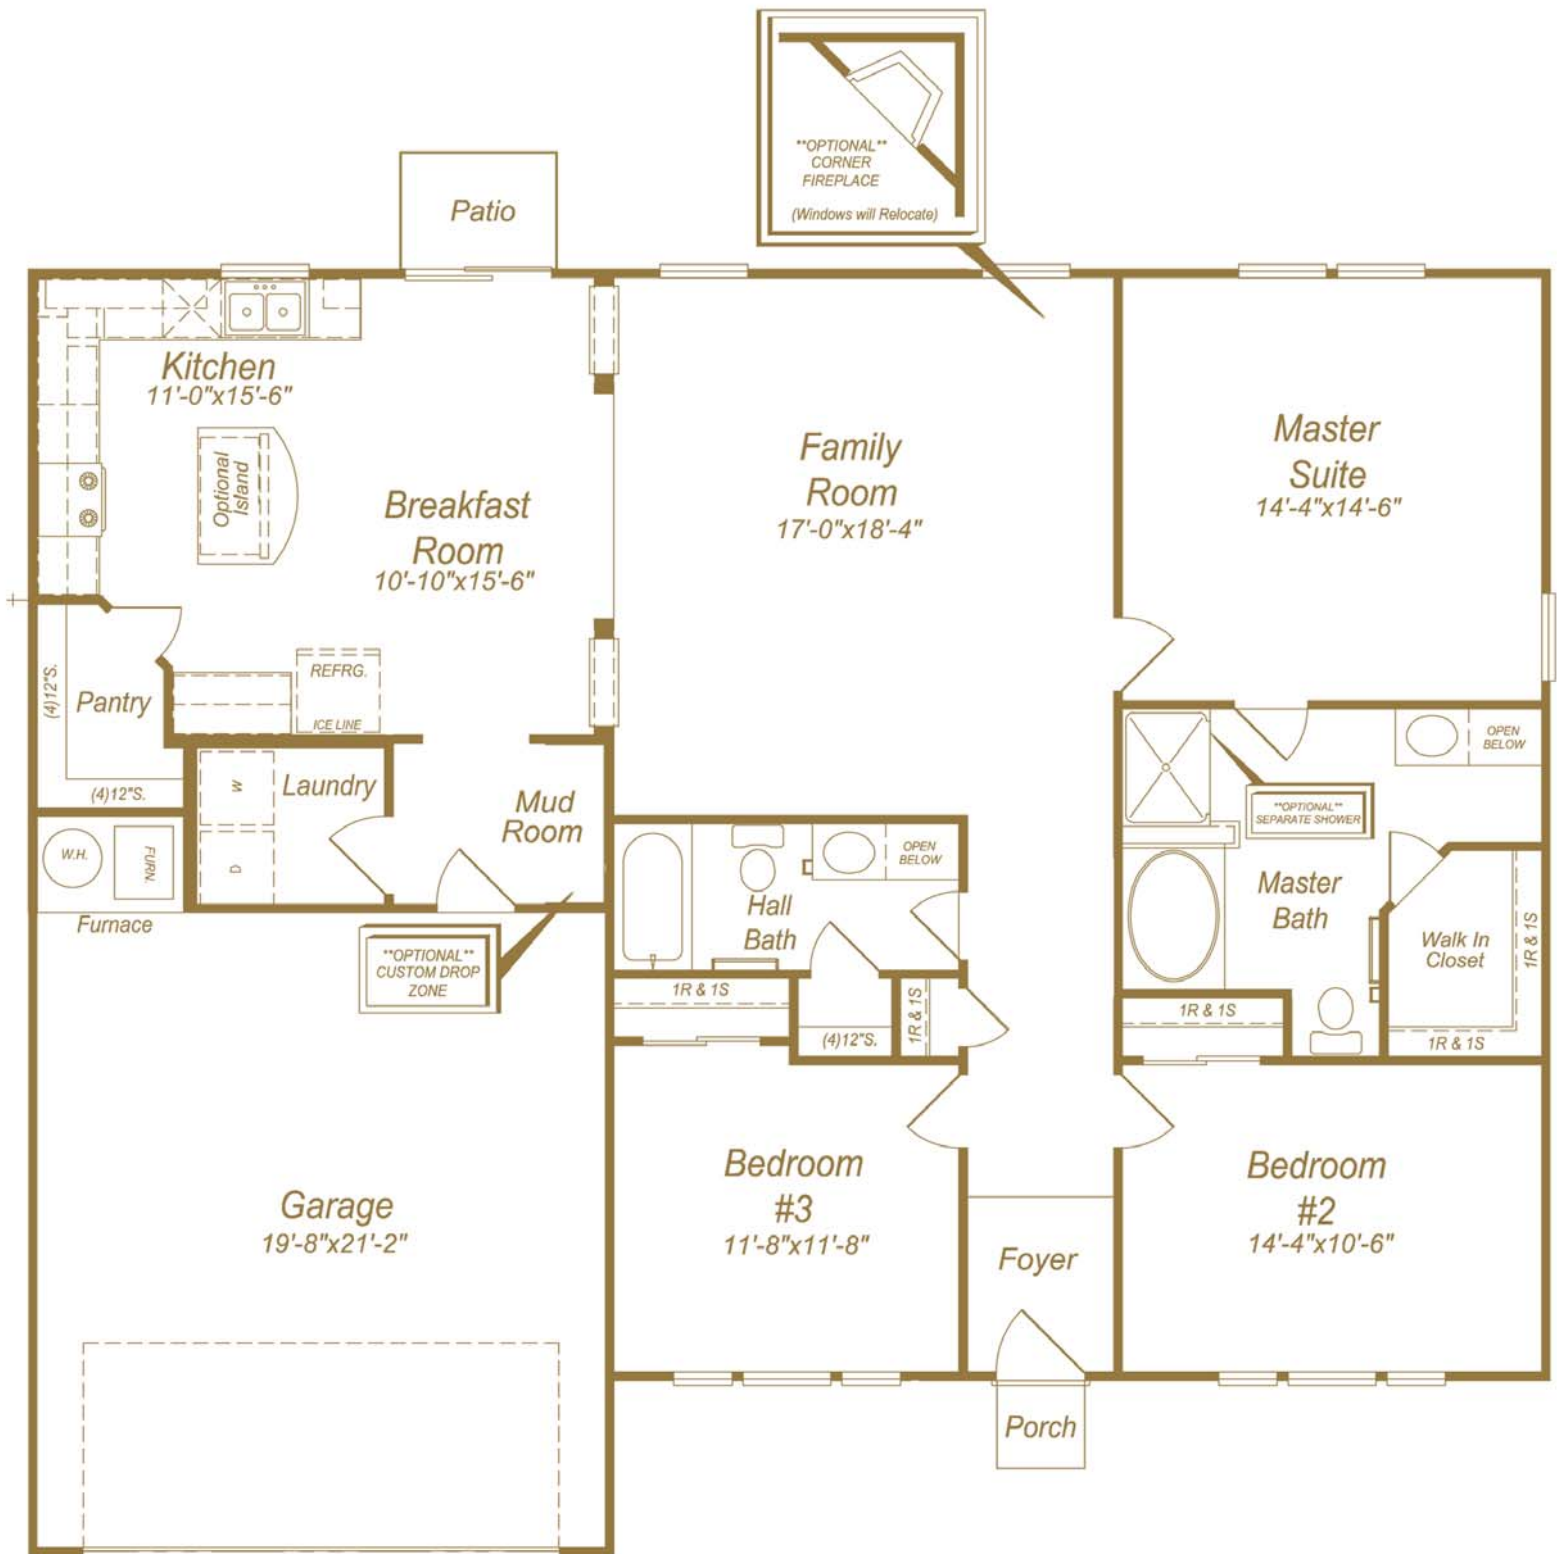

BEACON
BUILDERS

The 1608 *at* *Pheasant Pointe*

Franklin, Indiana

Featured Elevation

Elevation Scheme 3
Whole House Brick w/ Partial Porch & Brick Base Columns

Standard Elevation
Whole House Brick

Elevation Scheme 2
Whole House Brick & Full Front Porch
Shown w/ Upgraded Board n Batten Shutters

Beacon Builders

www.beacon-builders.com

Guiding you Home

Plan dimensions and square footage are approximate. Dimensions and square footate are based on architectural design and may vary by actual construction. Plans listed are subject to change without notice and plan availability may vary by lot. Ask your Sales Associate for more details.

BEACON BUILDERS

The 1608 at

Pheasant Pointe

Franklin, Indiana

Main Floorplan