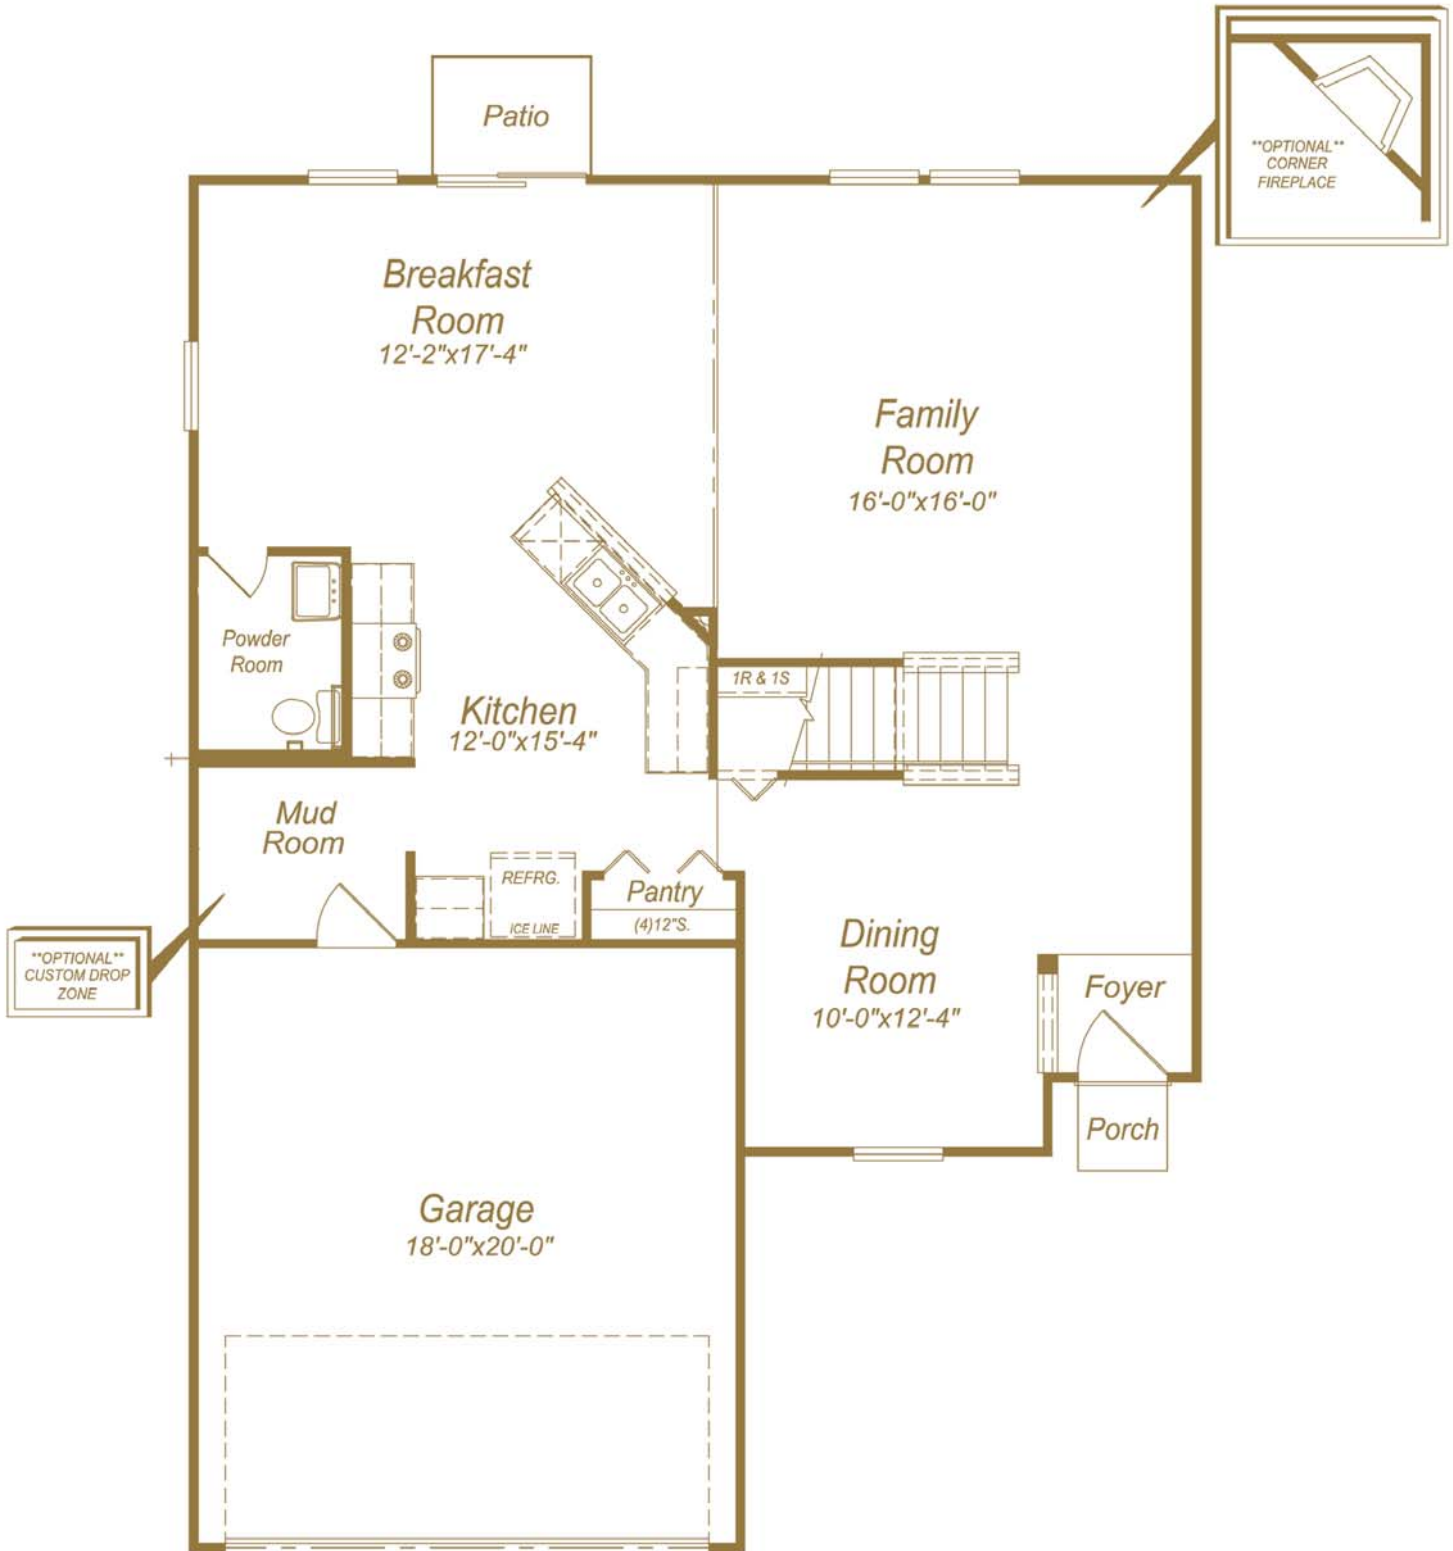

BEACON
BUILDERS

The 2336 at Pheasant Pointe

Franklin, Indiana

Main Floorplan